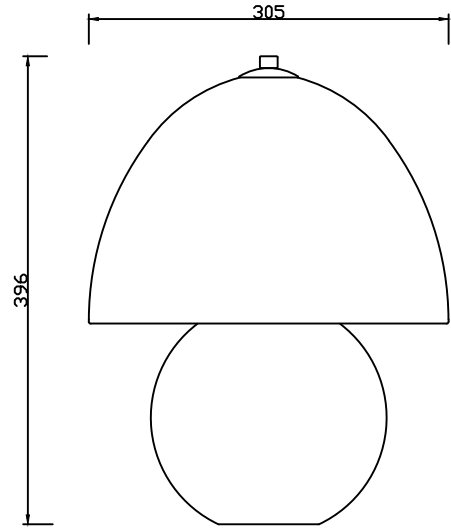

PURE WHITE LINES

EST. 2012

Miami Beige Table Lamp

Technical Specification Sheet

Dimensions

excluding rose & chain (cm)

W	D	H
31	31	40

Weight

12.5 kg

Product code

PWL99156

Materials

Fabric, Iron, Beige Marble

Metal Finish

Blackened Brass

IP Rating