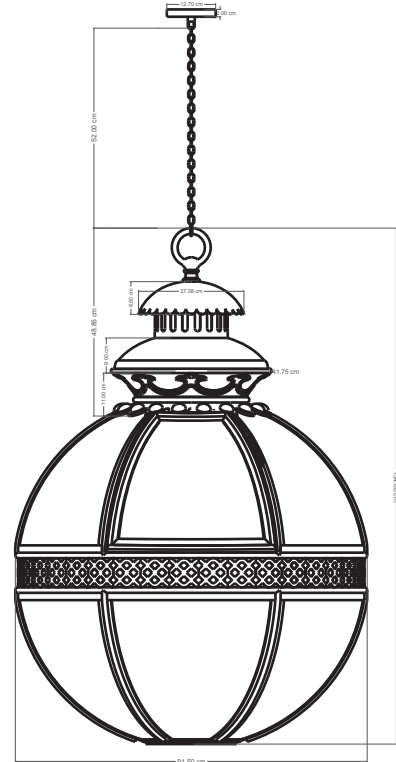

## Richmond Globe Lantern - Grande

### Technical Specification Sheet

<b>Dimensions</b> excluding canopy & chain (cm)	W 91.5	D 91.5	H 134
<b>Minimum drop</b> (excluding glass & frame)	13 cm		
<b>Maximum drop</b> (excluding glass & frame)	113 cm		
<b>Weight</b>	35 kg		
<b>Product code</b>	PWL15353		
<b>Materials</b>	Iron, Clear Glass		
<b>Available Colours</b>	   		
<b>Metal Finish</b>	Brass		
<b>IP Rating</b>			
<b>Suitable for dimming</b>	No		
<b>Max wattage</b>	25W		