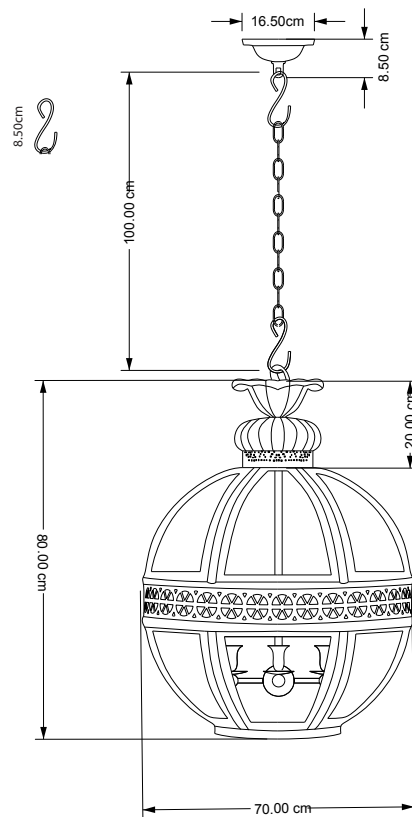

PURE WHITE LINES

EST. 2012

Large Dante Hanging Globe

Technical Specification Sheet

Dimensions excluding canopy & chain (cm)	W 70	D 70	H 80
Minimum drop (excluding glass & frame)			
Maximum drop (excluding glass & frame)			
Weight	14.8 kg		
Product code	PWL28159		
Materials	Brass, Glass		
Glass Colour	 Clear		
Metal Finish	Bronze Verdigris		
IP Rating			
Suitable for dimming	Yes - dimmable bulb is required		
Max wattage	40W (equivalent to 5W LED)		

 Bulb requirements	4 bulbs, E14 (not included)
 Chain length	100cm
Chain colour	Bronze
Cable length	150cm
Cable colour	Black
Inline switch	n/a
 Ceiling rose Ø	16.5cm
Ceiling rose height	8.5cm
Ceiling rose colour	Bronze
Ceiling bracket	10.5cm
Packaging Weight	11.92kg
Packaging Dims	L79 x W79 x H95cm
Assembly required	Partial
Care advice	Dust with lint free cloth