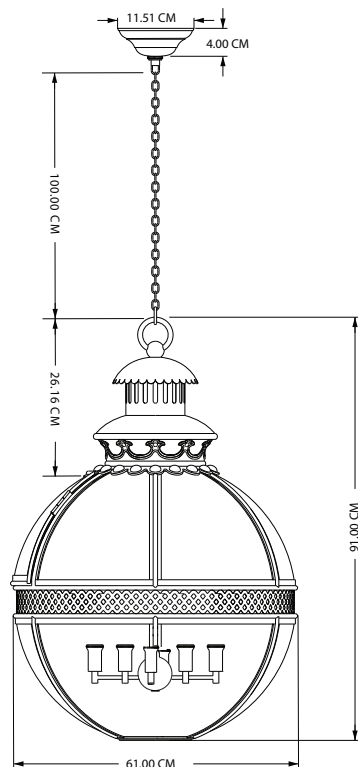

PURE WHITE LINES

EST. 2012

Richmond Globe Lantern In Verdigris Bronze - Small

Technical Specification Sheet

Dimensions excluding canopy & chain (cm)	W 31	D 31	H 44
Minimum drop (excluding glass & frame)	13 cm		
Maximum drop (excluding glass & frame)	113cm		
Weight	8kg		
Product code	PWL43546		
Materials	Brass, Glass		
Glass Colour	 Clear		
Metal Finish	Verdigris Bronze		
IP Rating			
Suitable for dimming	No		
Max wattage	25W		

PURE WHITE LINES

EST. 2012

Richmond Globe Lantern In Verdigris Bronze - Medium

Technical Specification Sheet

Dimensions excluding canopy & chain (cm)	W 43	D 43	H 61
Minimum drop (excluding glass & frame)	13 cm		
Maximum drop (excluding glass & frame)	113 cm		
Weight	14 kg		
Product code	PWL43546		
Materials	Verdigris Bronze, Glass		
Glass Colour	 Clear		
Metal Finish	Verdigris Bronze		
IP Rating			
Suitable for dimming	No		
Max wattage	25W		

 Bulb requirements	3 bulbs, E14 (not included)
 Chain length	100cm
Chain colour	Verdigris Bronze
Cable length	150cm
Cable colour	Black
Inline switch	n/a
 Ceiling rose Ø	11.51cm
Ceiling rose height	4cm
Ceiling rose colour	Verdigris Bronze
Ceiling bracket Ø	10.5cm
Packaging Weight	19.7kg
Packaging Dims	L63.5 x W63.5 x H85cm
Assembly required	Partial
Care advice	Dust with lint free cloth

PURE WHITE LINES

EST. 2012

Richmond Globe Lantern In Verdigris Bronze - Large

Technical Specification Sheet

Dimensions excluding canopy & chain (cm)	W 61	D 61	H 91
Minimum drop (excluding glass & frame)	13 cm		
Maximum drop (excluding glass & frame)	113 cm		
Weight	26 kg		
Product code	PWL43546		
Materials	Brass, Glass		
Glass Colour	 Clear		
Metal Finish	Verdigris Bronze		
IP Rating			
Suitable for dimming	No		
Max wattage	25W		