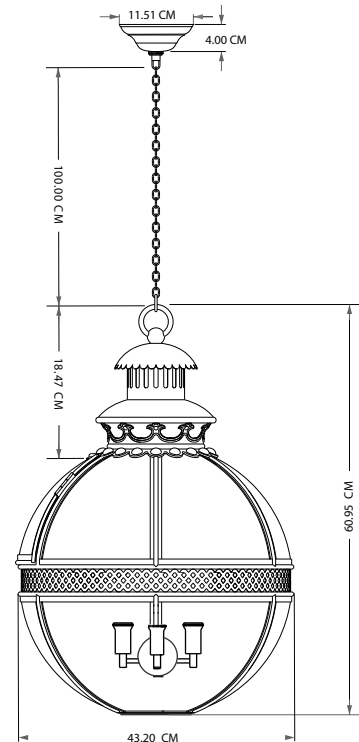

PURE WHITE LINES

EST. 2012

Richmond Globe Lantern In Verdigris Bronze - Small

Technical Specification Sheet

Dimensions excluding canopy & chain (cm)	W 31	D 31	H 44
Minimum drop (excluding glass & frame)	13 cm		
Maximum drop (excluding glass & frame)	113cm		
Weight	8kg		
Product code	PWL43546		
Materials	Brass, Glass		
Glass Colour	 Clear		
Metal Finish	Verdigris Bronze		
IP Rating			
Suitable for dimming	No		
Max wattage	25W		

 Bulb requirements	3 bulbs, E14 (not included)
 Chain length	100cm
Chain colour	Verdigris Bronze
Cable length	150cm
Cable colour	Black
Inline switch	n/a
 Ceiling rose Ø	11.51cm
Ceiling rose height	4cm
Ceiling rose colour	Verdigris Bronze
Ceiling bracket Ø	10.5cm
Packaging Weight	11.5kg
Packaging Dims	L50 x W50 x H69cm
Assembly required	Partial
Care advice	Dust with lint free cloth

PURE WHITE LINES

EST. 2012

Richmond Globe Lantern In Verdigris Bronze - Medium

Technical Specification Sheet

Dimensions excluding canopy & chain (cm)	W 43	D 43	H 61
Minimum drop (excluding glass & frame)	13 cm		
Maximum drop (excluding glass & frame)	113 cm		
Weight	14 kg		
Product code	PWL43546		
Materials	Verdigris Bronze, Glass		
Glass Colour	 Clear		
Metal Finish	Verdigris Bronze		
IP Rating			
Suitable for dimming	No		
Max wattage	25W		

PURE WHITE LINES

EST. 2012

Richmond Globe Lantern In Verdigris Bronze - Large

Technical Specification Sheet

Dimensions excluding canopy & chain (cm)	W 61	D 61	H 91
Minimum drop (excluding glass & frame)	13 cm		
Maximum drop (excluding glass & frame)	113 cm		
Weight	26 kg		
Product code	PWL43546		
Materials	Brass, Glass		
Glass Colour	 Clear		
Metal Finish	Verdigris Bronze		
IP Rating			
Suitable for dimming	No		
Max wattage	25W		