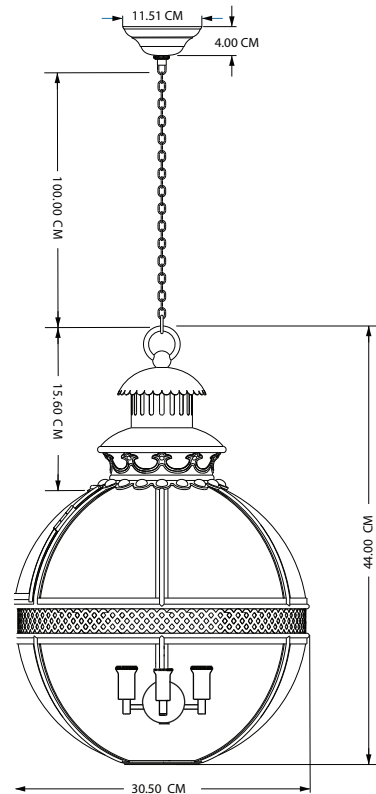

PURE WHITE LINES

EST. 2012

Richmond Globe Lantern In Verdigris Bronze - Small

Technical Specification Sheet

Dimensions excluding canopy & chain (cm)	W 31	D 31	H 44
Minimum drop (excluding glass & frame)	13 cm		
Maximum drop (excluding glass & frame)	113cm		
Weight	8kg		
Product code	PWL43546		
Materials	Brass, Glass		
Glass Colour	 Clear		
Metal Finish	Verdigris Bronze		
IP Rating			
Suitable for dimming	No		
Max wattage	25W		

 Bulb requirements	3 bulbs, E14 (not included)
 Chain length	100cm
Chain colour	Verdigris Bronze
Cable length	150cm
Cable colour	Black
Inline switch	n/a
 Ceiling rose Ø	11.51cm
Ceiling rose height	4cm
Ceiling rose colour	Verdigris Bronze
Ceiling bracket Ø	10.5cm
Packaging Weight	11.5kg
Packaging Dims	L50 x W50 x H69cm
Assembly required	Partial
Care advice	Dust with lint free cloth

PURE WHITE LINES

EST. 2012

Richmond Globe Lantern In Verdigris Bronze - Medium

Technical Specification Sheet

Dimensions excluding canopy & chain (cm)	W 43	D 43	H 61
Minimum drop (excluding glass & frame)	13 cm		
Maximum drop (excluding glass & frame)	113 cm		
Weight	14 kg		
Product code	PWL43546		
Materials	Verdigris Bronze, Glass		
Glass Colour	 Clear		
Metal Finish	Verdigris Bronze		
IP Rating			
Suitable for dimming	No		
Max wattage	25W		

PURE WHITE LINES

EST. 2012

Richmond Globe Lantern In Verdigris Bronze - Large

Technical Specification Sheet

Dimensions excluding canopy & chain (cm)	W 61	D 61	H 91
Minimum drop (excluding glass & frame)	13 cm		
Maximum drop (excluding glass & frame)	113 cm		
Weight	26 kg		
Product code	PWL43546		
Materials	Brass, Glass		
Glass Colour	 Clear		
Metal Finish	Verdigris Bronze		
IP Rating			
Suitable for dimming	No		
Max wattage	25W		