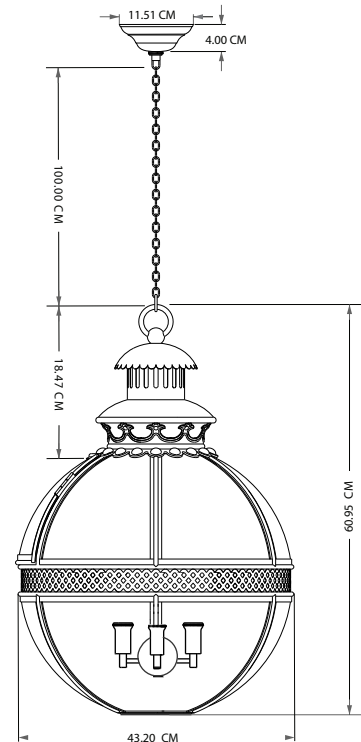

PURE WHITE LINES

EST. 2012

Richmond Globe Lantern In Burnished Silver - Medium

Technical Specification Sheet

Dimensions excluding canopy & chain (cm)	W 43	D 43	H 61
Minimum drop (excluding glass & frame)			13 cm
Maximum drop (excluding glass & frame)			113 cm
Weight			14 kg
Product code	PWL75992		
Materials	Burnished Silver, Glass		
Glass Colour	 Clear		
Metal Finish	Burnished Silver		
IP Rating			
Suitable for dimming	No		
Max wattage	25W		

Bulb requirements	3 bulbs, E14 (not included)
Chain length	100cm
Chain colour	Burnished Silver
Cable length	150cm
Cable colour	Black
Inline switch	n/a
Ceiling rose Ø	11.51cm
Ceiling rose height	4cm
Ceiling rose colour	Burnished Silver
Ceiling bracket Ø	10.5cm
Packaging Weight	19.7kg
Packaging Dims	L63.5 x W63.5 x H85cm
Assembly required	Partial
Care advice	Dust with lint free cloth