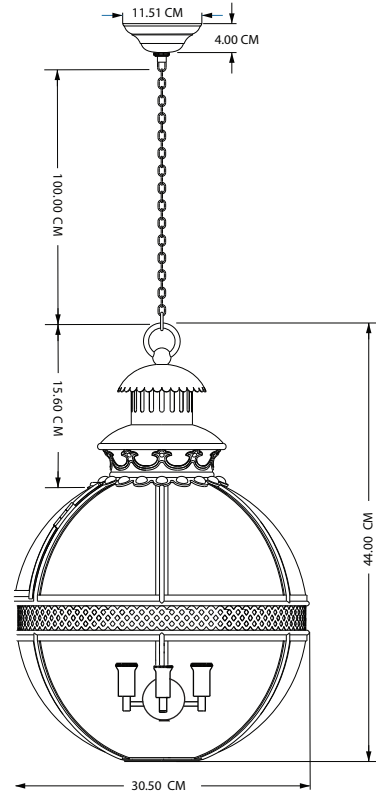

PURE WHITE LINES

EST. 2012

Richmond Globe Lantern In Burnished Silver - Small

Technical Specification Sheet

Dimensions	W	D	H
excluding canopy & chain (cm)	31	31	44
Minimum drop (excluding glass & frame)			13 cm
Maximum drop (excluding glass & frame)			113cm
Weight			8kg
Product code		PWL75992	
Materials		Brass, Glass	
Glass Colour		 Clear	
Metal Finish		Burnished Silver	
IP Rating			
Suitable for dimming		No	
Max wattage		25W	

Bulb requirements	3 bulbs, E14 (not included)
Chain length	100cm
Chain colour	Burnished Silver
Cable length	150cm
Cable colour	Black
Inline switch	n/a
Ceiling rose Ø	11.51cm
Ceiling rose height	4cm
Ceiling rose colour	Burnished Silver
Ceiling bracket Ø	10.5cm
Packaging Weight	11.5kg
Packaging Dims	L50 x W50 x H69cm
Assembly required	Partial
Care advice	Dust with lint free cloth