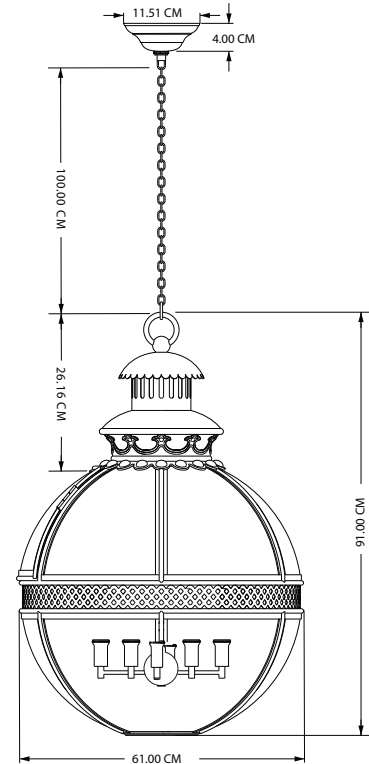

PURE WHITE LINES

EST. 2012

Richmond Globe Lantern In Burnished Silver - Large

Technical Specification Sheet

Dimensions	W	D	H
excluding canopy & chain (cm)	61	61	91
Minimum drop (excluding glass & frame)			13 cm
Maximum drop (excluding glass & frame)			113 cm
Weight			26 kg
Product code		PWL75992	
Materials		Brass, Glass	
Glass Colour		 Clear	
Metal Finish		Burnished Silver	
IP Rating			
Suitable for dimming		No	
Max wattage		25W	

Bulb requirements	6 bulbs, E14 (not included)
Chain length	100 cm
Chain colour	Burnished Silver
Cable length	150 cm
Cable colour	Black
Inline switch	n/a
Ceiling rose Ø	11.51 cm
Ceiling rose height	4.03 cm
Ceiling rose colour	Burnished Silver
Ceiling bracket Ø	10.5 cm
Packaging Weight	35 kg
Packaging Dims	L83 x W83 x H111 cm
Assembly required	Partial
Care advice	Dust with lint free cloth