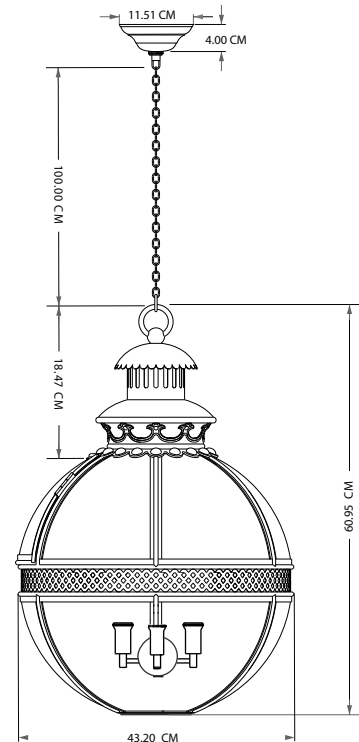

PURE WHITE LINES

EST. 2012

Richmond Globe Lantern In Bronze / Gilt - Small

Technical Specification Sheet

Dimensions	W	D	H
excluding canopy & chain (cm)	31	31	44
Minimum drop (excluding glass & frame)			13 cm
Maximum drop (excluding glass & frame)			113cm
Weight			8kg
Product code		PWL75992	
Materials		Brass, Glass	
Glass Colour		 Clear	
Metal Finish		Bronze	
IP Rating			
Suitable for dimming		No	
Max wattage		25W	

 Bulb requirements	3 bulbs, E14 (not included)
 Chain length	100cm
Chain colour	Bronze
Cable length	150cm
Cable colour	Black
Inline switch	n/a
 Ceiling rose Ø	11.51cm
Ceiling rose height	4cm
Ceiling rose colour	Bronze
Ceiling bracket Ø	10.5cm
Packaging Weight	11.5kg
Packaging Dims	L50 x W50 x H69cm
Assembly required	Partial
Care advice	Dust with lint free cloth

PURE WHITE LINES

EST. 2012

Richmond Globe Lantern In Bronze / Gilt - Medium

Technical Specification Sheet

Dimensions excluding canopy & chain (cm)	W 43	D 43	H 61
Minimum drop (excluding glass & frame)			13 cm
Maximum drop (excluding glass & frame)			113 cm
Weight			14 kg
Product code		PWL75992	
Materials		Brass, Glass	
Glass Colour		 Clear	
Metal Finish		Bronze	
IP Rating			
Suitable for dimming		No	
Max wattage		25W	

PURE WHITE LINES

EST. 2012

Richmond Globe Lantern In Bronze / Gilt - Large

Technical Specification Sheet

Dimensions	W	D	H
excluding canopy & chain (cm)	61	61	91
Minimum drop (excluding glass & frame)			13 cm
Maximum drop (excluding glass & frame)			113 cm
Weight			26 kg
Product code		PWL44548	
Materials		Brass, Glass	
Glass Colour		 Clear	
Metal Finish		Bronze	
IP Rating			
Suitable for dimming		No	
Max wattage		25W	