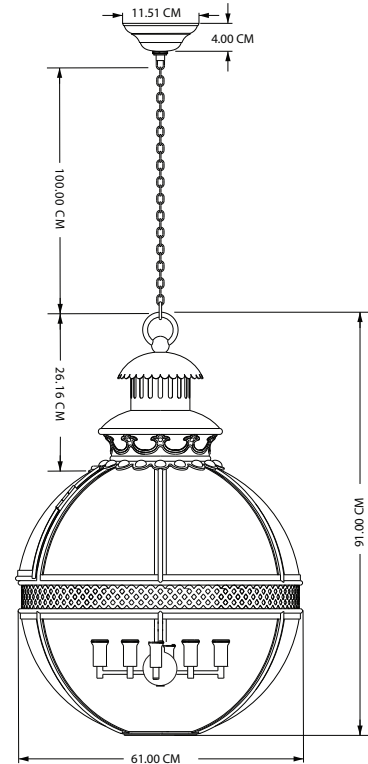

PURE WHITE LINES

EST. 2012

Richmond Globe Lantern In Bronze / Gilt - Small

Technical Specification Sheet

Dimensions	W	D	H
excluding canopy & chain (cm)	31	31	44
Minimum drop (excluding glass & frame)			13 cm
Maximum drop (excluding glass & frame)			113cm
Weight			8kg
Product code		PWL75992	
Materials		Brass, Glass	
Glass Colour		 Clear	
Metal Finish		Bronze	
IP Rating			
Suitable for dimming		No	
Max wattage		25W	

PURE WHITE LINES

EST. 2012

Richmond Globe Lantern In Bronze / Gilt - Medium

Technical Specification Sheet

Dimensions excluding canopy & chain (cm)	W 43	D 43	H 61
Minimum drop (excluding glass & frame)			13 cm
Maximum drop (excluding glass & frame)			113 cm
Weight			14 kg
Product code		PWL75992	
Materials		Brass, Glass	
Glass Colour		 Clear	
Metal Finish		Bronze	
IP Rating			
Suitable for dimming		No	
Max wattage		25W	

 Bulb requirements	3 bulbs, E14 (not included)
 Chain length	100cm
Chain colour	Bronze
Cable length	150cm
Cable colour	Black
Inline switch	n/a
 Ceiling rose Ø	11.51cm
Ceiling rose height	4cm
Ceiling rose colour	Bronze
Ceiling bracket Ø	10.5cm
Packaging Weight	19.7kg
Packaging Dims	L63.5 x W63.5 x H85cm
Assembly required	Partial
Care advice	Dust with lint free cloth

PURE WHITE LINES

EST. 2012

Richmond Globe Lantern In Bronze / Gilt - Large

Technical Specification Sheet

Dimensions	W	D	H
excluding canopy & chain (cm)	61	61	91
Minimum drop (excluding glass & frame)			13 cm
Maximum drop (excluding glass & frame)			113 cm
Weight			26 kg
Product code		PWL44548	
Materials		Brass, Glass	
Glass Colour		 Clear	
Metal Finish		Bronze	
IP Rating			
Suitable for dimming		No	
Max wattage		25W	