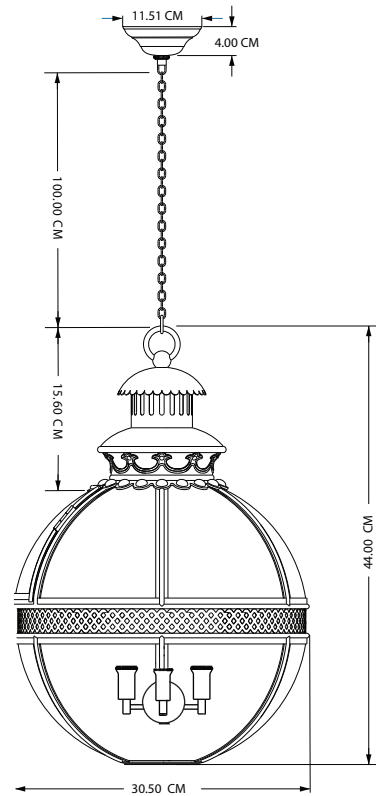

PURE WHITE LINES

EST. 2012

Richmond Globe Lantern In Bronze / Gilt - Small

Technical Specification Sheet

Dimensions	W	D	H
excluding canopy & chain (cm)	31	31	44
Minimum drop (excluding glass & frame)			13 cm
Maximum drop (excluding glass & frame)			113cm
Weight			8kg
Product code		PWL75992	
Materials		Brass, Glass	
Glass Colour		 Clear	
Metal Finish		Bronze	
IP Rating			
Suitable for dimming		No	
Max wattage		25W	

 Bulb requirements	3 bulbs, E14 (not included)
 Chain length	100cm
Chain colour	Bronze
Cable length	150cm
Cable colour	Black
Inline switch	n/a
 Ceiling rose Ø	11.51cm
Ceiling rose height	4cm
Ceiling rose colour	Bronze
Ceiling bracket Ø	10.5cm
Packaging Weight	11.5kg
Packaging Dims	L50 x W50 x H69cm
Assembly required	Partial
Care advice	Dust with lint free cloth

PURE WHITE LINES

EST. 2012

Richmond Globe Lantern In Bronze / Gilt - Medium

Technical Specification Sheet

Dimensions excluding canopy & chain (cm)	W 43	D 43	H 61
Minimum drop (excluding glass & frame)			13 cm
Maximum drop (excluding glass & frame)			113 cm
Weight			14 kg
Product code		PWL75992	
Materials		Brass, Glass	
Glass Colour		 Clear	
Metal Finish		Bronze	
IP Rating			
Suitable for dimming		No	
Max wattage		25W	

PURE WHITE LINES

EST. 2012

Richmond Globe Lantern In Bronze / Gilt - Large

Technical Specification Sheet

Dimensions	W	D	H
excluding canopy & chain (cm)	61	61	91
Minimum drop (excluding glass & frame)			13 cm
Maximum drop (excluding glass & frame)			113 cm
Weight			26 kg
Product code		PWL44548	
Materials		Brass, Glass	
Glass Colour		 Clear	
Metal Finish		Bronze	
IP Rating			
Suitable for dimming		No	
Max wattage		25W	