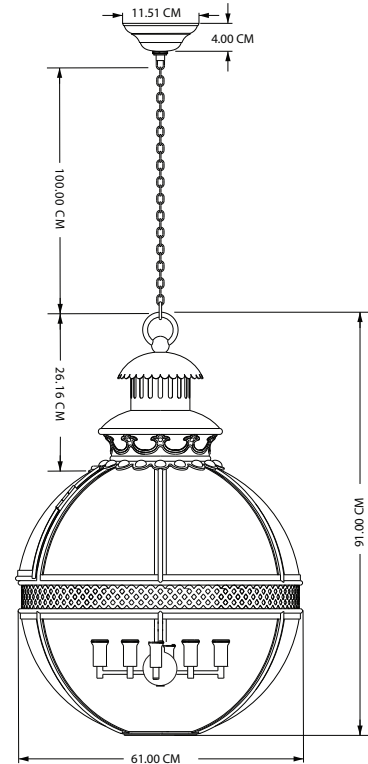

PURE WHITE LINES

EST. 2012

Richmond Globe Lantern In Antique Brass - Small

Technical Specification Sheet

Dimensions	W	D	H
excluding canopy & chain (cm)	31	31	44
Minimum drop (excluding glass & frame)			13 cm
Maximum drop (excluding glass & frame)			113cm
Weight			8kg
Product code		PWL75992	
Materials		Brass, Glass	
Glass Colour		 Clear	
Metal Finish		Antique Brass	
IP Rating			
Suitable for dimming		No	
Max wattage		25W	

PURE WHITE LINES

EST. 2012

Richmond Globe Lantern In Antique Brass - Medium

Technical Specification Sheet

Dimensions excluding canopy & chain (cm)	W 43	D 43	H 61
Minimum drop (excluding glass & frame)			13 cm
Maximum drop (excluding glass & frame)			113 cm
Weight			14 kg
Product code		PWL75992	
Materials		Brass, Glass	
Glass Colour		 Clear	
Metal Finish		Antique Brass	
IP Rating			
Suitable for dimming		No	
Max wattage		25W	

 Bulb requirements	3 bulbs, E14 (not included)
 Chain length	100cm
Chain colour	Antique Brass
Cable length	150cm
Cable colour	Black
Inline switch	n/a
 Ceiling rose Ø	11.51cm
Ceiling rose height	4cm
Ceiling rose colour	Antique Brass
Ceiling bracket Ø	10.5cm
Packaging Weight	19.7kg
Packaging Dims	L63.5 x W63.5 x H85cm
Assembly required	Partial
Care advice	Dust with lint free cloth

PURE WHITE LINES

EST. 2012

Richmond Globe Lantern In Antique Brass - Large

Technical Specification Sheet

Dimensions excluding canopy & chain (cm)	W 61	D 61	H 91
Minimum drop (excluding glass & frame)	13 cm		
Maximum drop (excluding glass & frame)	113 cm		
Weight	26 kg		
Product code	PWL44548		
Materials	Brass, Glass		
Glass Colour	 Clear		
Metal Finish	Antique Brass		
IP Rating			
Suitable for dimming	No		
Max wattage	25W		