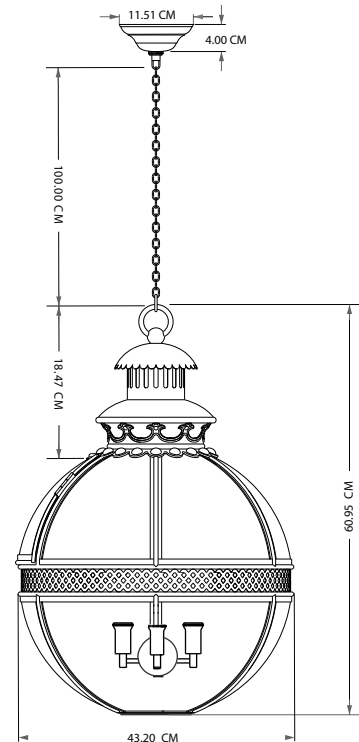

PURE WHITE LINES

EST. 2012

Richmond Globe Lantern In Antique Brass - Small

Technical Specification Sheet

Dimensions	W	D	H
excluding canopy & chain (cm)	31	31	44
Minimum drop (excluding glass & frame)			13 cm
Maximum drop (excluding glass & frame)			113cm
Weight			8kg
Product code		PWL75992	
Materials		Brass, Glass	
Glass Colour		 Clear	
Metal Finish		Antique Brass	
IP Rating			
Suitable for dimming		No	
Max wattage		25W	

 Bulb requirements	3 bulbs, E14 (not included)
 Chain length	100cm
Chain colour	Antique Brass
Cable length	150cm
Cable colour	Black
Inline switch	n/a
 Ceiling rose Ø	11.51cm
Ceiling rose height	4cm
Ceiling rose colour	Antique Brass
Ceiling bracket Ø	10.5cm
Packaging Weight	11.5kg
Packaging Dims	L50 x W50 x H69cm
Assembly required	Partial
Care advice	Dust with lint free cloth

PURE WHITE LINES

EST. 2012

Richmond Globe Lantern In Antique Brass - Medium

Technical Specification Sheet

Dimensions excluding canopy & chain (cm)	W 43	D 43	H 61
Minimum drop (excluding glass & frame)			13 cm
Maximum drop (excluding glass & frame)			113 cm
Weight			14 kg
Product code		PWL75992	
Materials		Brass, Glass	
Glass Colour		 Clear	
Metal Finish		Antique Brass	
IP Rating			
Suitable for dimming		No	
Max wattage		25W	

PURE WHITE LINES

EST. 2012

Richmond Globe Lantern In Antique Brass - Large

Technical Specification Sheet

Dimensions excluding canopy & chain (cm)	W 61	D 61	H 91
Minimum drop (excluding glass & frame)	13 cm		
Maximum drop (excluding glass & frame)	113 cm		
Weight	26 kg		
Product code	PWL44548		
Materials	Brass, Glass		
Glass Colour	 Clear		
Metal Finish	Antique Brass		
IP Rating			
Suitable for dimming	No		
Max wattage	25W		