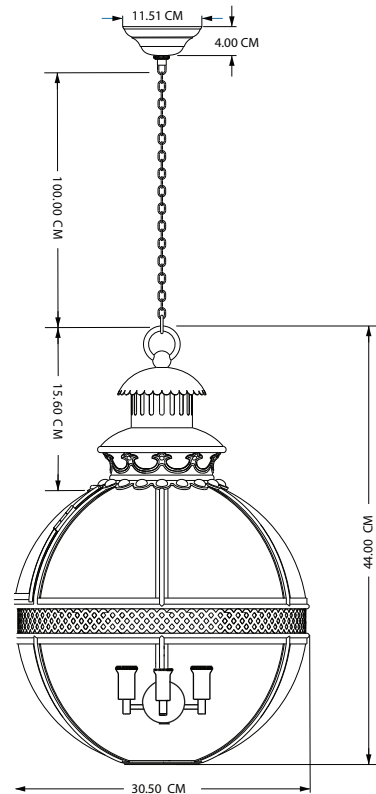

PURE WHITE LINES

EST. 2012

Richmond Globe Lantern In Antique Brass - Small

Technical Specification Sheet

Dimensions	W	D	H
excluding canopy & chain (cm)	31	31	44
Minimum drop (excluding glass & frame)			13 cm
Maximum drop (excluding glass & frame)			113cm
Weight			8kg
Product code		PWL75992	
Materials		Brass, Glass	
Glass Colour		 Clear	
Metal Finish		Antique Brass	
IP Rating			
Suitable for dimming		No	
Max wattage		25W	

 Bulb requirements	3 bulbs, E14 (not included)
 Chain length	100cm
Chain colour	Antique Brass
Cable length	150cm
Cable colour	Black
Inline switch	n/a
 Ceiling rose Ø	11.51cm
Ceiling rose height	4cm
Ceiling rose colour	Antique Brass
Ceiling bracket Ø	10.5cm
Packaging Weight	11.5kg
Packaging Dims	L50 x W50 x H69cm
Assembly required	Partial
Care advice	Dust with lint free cloth

PURE WHITE LINES

EST. 2012

Richmond Globe Lantern In Antique Brass - Medium

Technical Specification Sheet

Dimensions excluding canopy & chain (cm)	W 43	D 43	H 61
Minimum drop (excluding glass & frame)			13 cm
Maximum drop (excluding glass & frame)			113 cm
Weight			14 kg
Product code		PWL75992	
Materials		Brass, Glass	
Glass Colour		 Clear	
Metal Finish		Antique Brass	
IP Rating			
Suitable for dimming		No	
Max wattage		25W	

PURE WHITE LINES

EST. 2012

Richmond Globe Lantern In Antique Brass - Large

Technical Specification Sheet

Dimensions excluding canopy & chain (cm)	W 61	D 61	H 91
Minimum drop (excluding glass & frame)	13 cm		
Maximum drop (excluding glass & frame)	113 cm		
Weight	26 kg		
Product code	PWL44548		
Materials	Brass, Glass		
Glass Colour	 Clear		
Metal Finish	Antique Brass		
IP Rating			
Suitable for dimming	No		
Max wattage	25W		