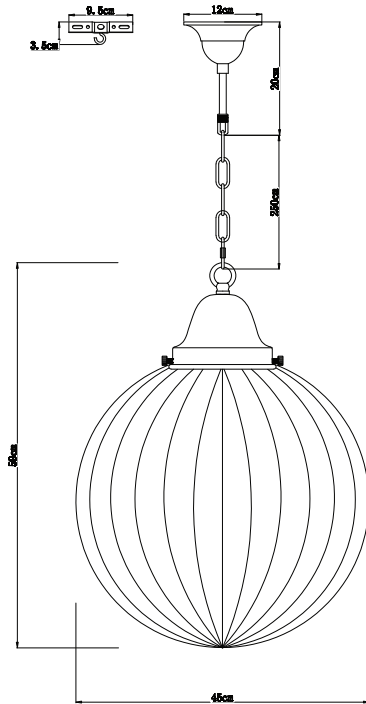

## Pumpkin Pendant – Large

### Technical Specification Sheet

<b>Dimensions</b> excluding rose & chain (cm)	W 45	D 45	H 59
<b>Weight</b>	5.6 kg		
<b>Product code</b>	PWL43391		
<b>Materials</b>	Brass, Opaline Glass		
<b>Metal Finish</b>	Brass Plated Iron		
<b>Colour</b>	 White		
<b>IP Rating</b>	IP44		
<b>Suitable for dimming</b>	Yes - dimmable bulb required		
<b>Max wattage</b>	60W (equivalent to 9W LED)		

	<b>Bulb requirements</b>	1 bulb, E27 (not included)
	<b>Chain length</b>	250cm
	<b>Chain colour</b>	Brass
	<b>Cable length</b>	270cm
	<b>Cable colour</b>	Brass
	<b>Inline switch</b>	n/a
	<b>Ceiling rose Ø</b>	12cm
	<b>Ceiling rose height</b>	20cm
	<b>Ceiling rose colour</b>	Brass
	<b>Ceiling bracket</b>	9.5 x 3.5cm
	<b>Packaging dims</b>	73 x 53 x 54 cm
	<b>Packaging weight</b>	7.7 kg
	<b>Assembly required</b>	Partial
	<b>Care advice</b>	Dust with lint free cloth

### Technical Specification Sheet

<b>Dimensions</b> excluding rose & chain (cm)	W 33	D 33	H 43
<b>Weight</b>	2.9 kg		
<b>Product code</b>	PWL43391		
<b>Materials</b>	Brass, Opaline Glass		
<b>Metal Finish</b>	Brass Plated Iron		
<b>Colour</b>	 White		
<b>IP Rating</b>	IP44		
<b>Suitable for dimming</b>	Yes - dimmable bulb required		
<b>Max wattage</b>	60W (equivalent to 9W LED)		