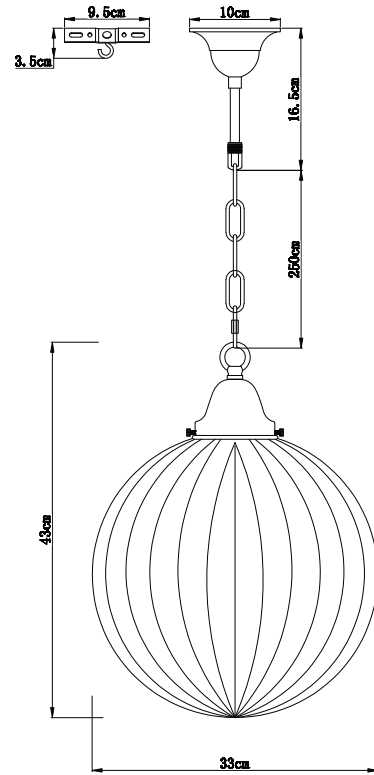

PURE WHITE LINES

EST. 2012

Pumpkin Pendant – Medium

Technical Specification Sheet

Dimensions excluding rose & chain (cm)	W 33	D 33	H 43
Weight	2.9 kg		
Product code	PWL43391		
Materials	Brass, Opaline Glass		
Metal Finish	Brass Plated Iron		
Colour	 White		
IP Rating	IP44		
Suitable for dimming	Yes - dimmable bulb required		
Max wattage	60W (equivalent to 9W LED)		

	Bulb requirements	1 bulb, E27 (not included)
	Chain length	250cm
	Chain colour	Brass
	Cable length	270cm
	Cable colour	Brass
	Inline switch	n/a
	Ceiling rose Ø	10cm
	Ceiling rose height	16.5cm
	Ceiling rose colour	Brass
	Ceiling bracket	9.5 x 3.5cm
	Packaging dims	60 x 41 x 42 cm
	Packaging weight	4.2 kg
	Assembly required	Partial
	Care advice	Dust with lint free cloth