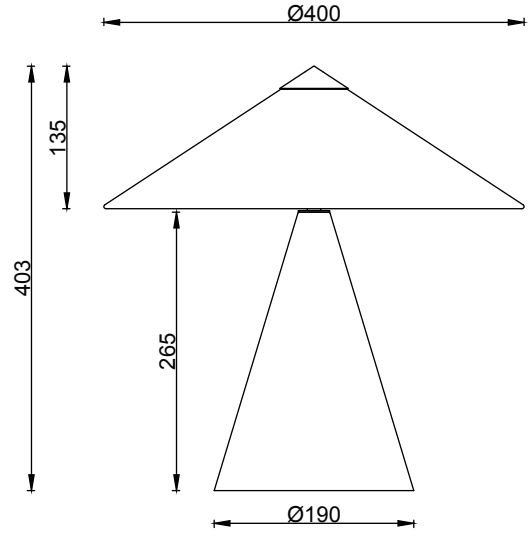

PURE WHITE LINES

EST. 2012

Icon Table Lamp

Technical Specification Sheet

Dimensions

excluding rose & chain (cm)

W	D	H
40	40	40

Weight

1.2 kg

Product code

PWL72888

Materials

Iron, Linen

Finish

Blackened Brass

IP Rating

Suitable for dimming

Yes - dimmable bulb is required

Max wattage

7W

Bulb requirements

2 bulbs, E14
(not included)

Packaging dims

L48 x W43.5 x H39.5 cm

Packaging weight

3.1 kg

Assembly required

Partial

Care advice

Dust with lint free cloth