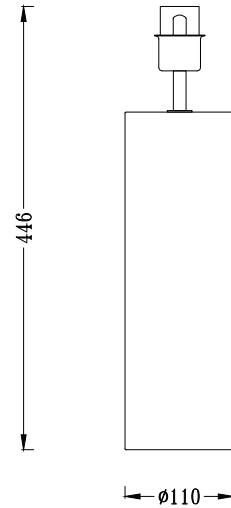

PURE WHITE LINES

EST. 2012

Cusco Green Marble Table Lamp Nickel Shade

Technical Specification Sheet

Dimensions excluding rose & chain (cm)	W	D	H
	40	40	45
Weight	7.8 kg		
Product code	PWL92443		
Materials	Nickel Plated Iron, Brazilian Green Marble		
Finish	Polished Nicked, Honed Marble		
IP Rating			
Suitable for dimming	Yes - dimmable bulb is required		
Max wattage	10W		

Bulb requirements

1 bulb, E27
(not included)

Packaging dims

L55 x W25 x H23 cm

Packaging weight

8.7 kg

Assembly required

Partial