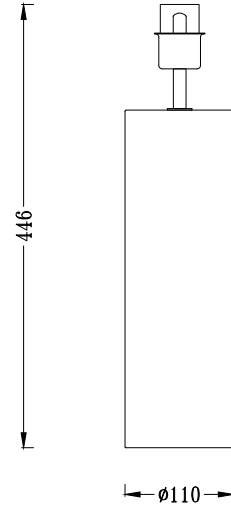

PURE WHITE LINES

EST. 2012

Cusco Green Marble Table Lamp Bronze Shade

Technical Specification Sheet

Dimensions

excluding rose & chain (cm)

W	D	H
40	40	45

Weight

7.8 kg

Product code

PWL92443

Materials

Iron, Green Marble

Finish

Bronze, Honed Marble

IP Rating

Suitable for dimming

Yes - dimmable bulb is required

Max wattage

10W

Bulb requirements

1 bulb, E27
(not included)

Packaging dims

L55 x W25 x H23 cm