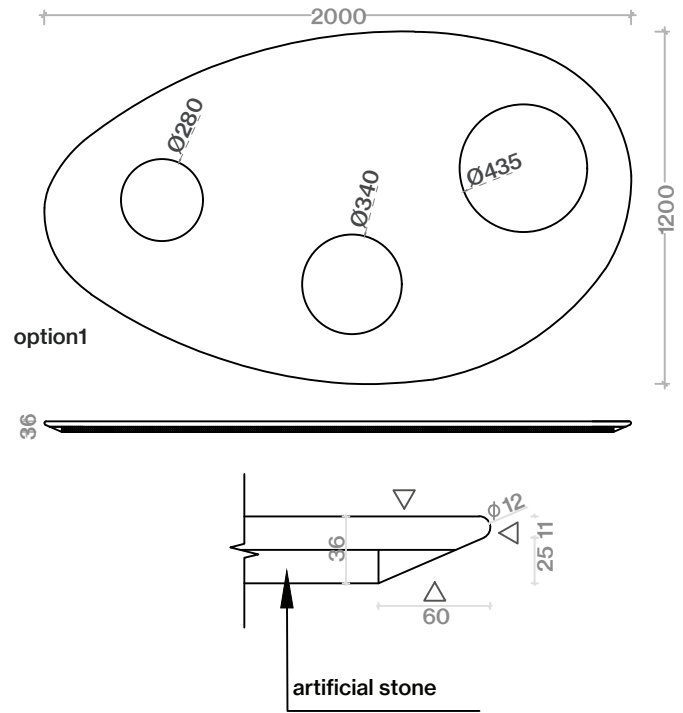

PURE WHITE LINES

EST. 2012

Beau Dining Table – Fossil Black Marble

Technical Specification Sheet

Dimensions

excluding rose & chain (cm)

W	D	H
200	120	75

Weight

209 kg

Product code

PWL69482

Materials Engineered Wood, Steel, Fossil Black Marble

Colour

Packaging dims

Box 1: 44 x 44 x 76 cm
Box 2: 210 x 14 x 134 cm

Packaging weight

216 kg

Assembly required

Partial

Care advice

Dust with lint free cloth