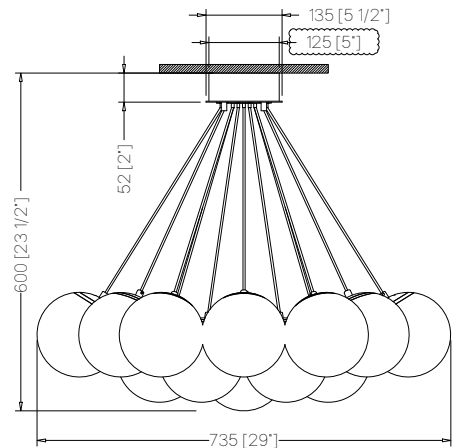

PURE WHITE LINES

EST. 2012

Valencia Alabaster Chandelier

Technical Specification Sheet

Dimensions

excluding rose & chain (cm)

W	D	H
73.5	65.5	60

Weight

38 kg

Product code

PWL62544

Materials

Brass, Spanish Alabaster

Metal Finish

Brass

Colour