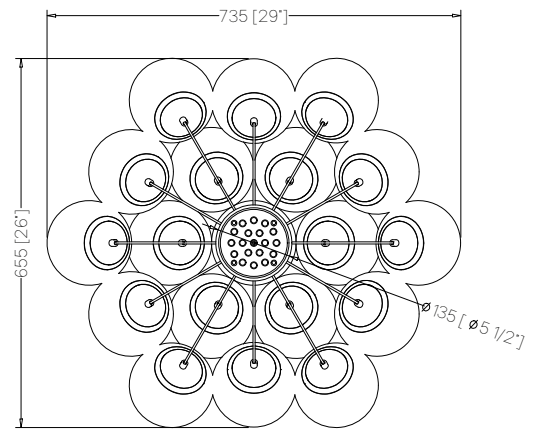

PURE WHITE LINES

EST. 2012

Valencia Alabaster Chandelier

Technical Specification Sheet

Dimensions

excluding rose & chain (cm)

W	D	H
73.5	65.5	60

Weight

38 kg

Product code

PWL62544

Materials

Brass, Spanish Alabaster

Metal Finish

Brass

Colour