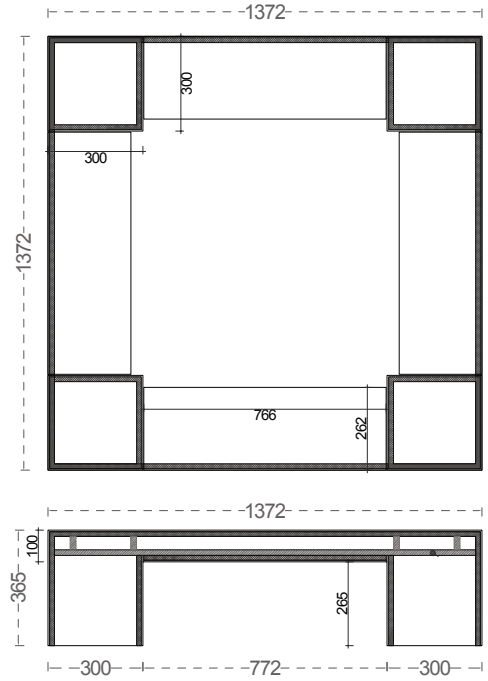

PURE WHITE LINES

EST. 2012

Sydney Viola Marble Coffee Table

Technical Specification Sheet

Dimensions

excluding rose & chain (cm)

W	D	H
137.2	137.2	36.5

Weight

102 kg

Product code

PWL22263

Materials

Wood, Honed Viola Marble

Colour

Viola Marble

Packaging dims

147 x 147 x 50 cm

Packaging weight

102 kg

Assembly required

Partial

Care advice

Dust with lint free cloth