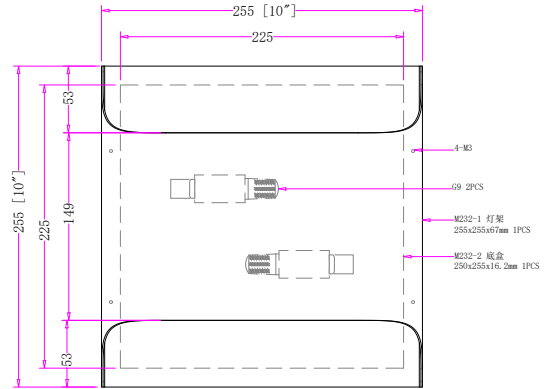

# PURE WHITE LINES

EST. 2012

正视图  
1:4

俯视图  
1:4

#### Dimensions

excluding rose & chain (cm)

W	D	H
31	31	18