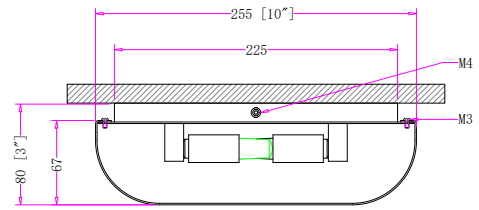

# PURE WHITE LINES

EST. 2012

正视图  
1:4

俯视图  
1:4

#### Dimensions

excluding rose & chain (cm)

W	D	H
31	31	18