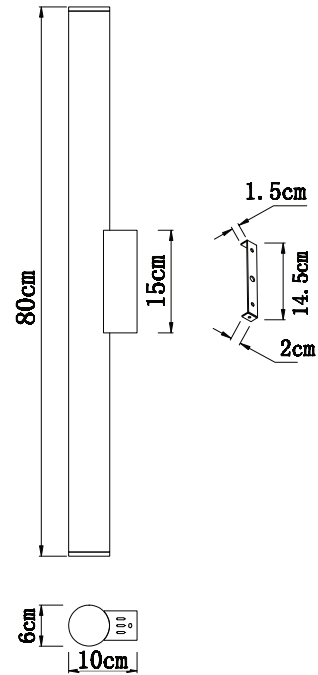

PURE WHITE LINES

EST. 2012

Sarral Alabaster Wall Light - Large

Technical Specification Sheet

Dimensions

excluding rose & chain (cm)

W	D	H
6	9	80

Weight

2700k LED Strip
(built in)

Packaging dims

87 x 17 x 14cm

Packaging weight

4.1 kg

Assembly required

Partial

Care advice

Dust with lint free cloth

PURE WHITE LINES

EST. 2012

Sarral Alabaster Wall Light - Small

Technical Specification Sheet

Dimensions

excluding rose & chain (cm)

W	D	H
6	9	36

Bulb requirements

2700k LED Strip
(built in)

Packaging dims

43 x 17 x 14cm

Packaging weight

2.6 kg

Assembly required Care advice

Partial
Dust with lint free cloth