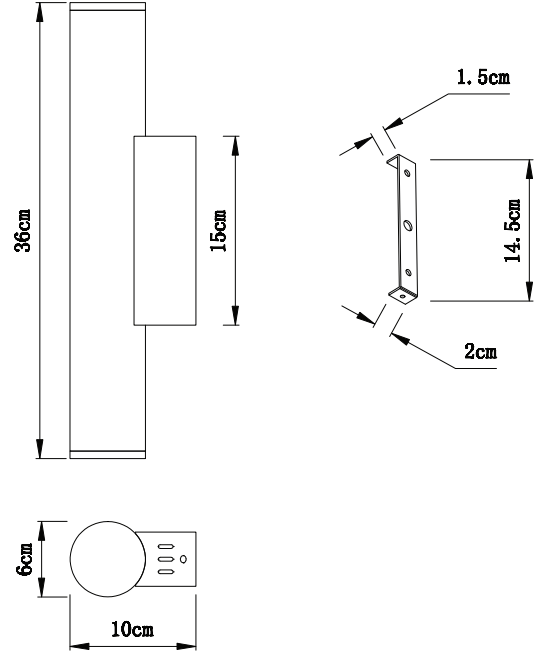

PURE WHITE LINES

EST. 2012

Sarral Alabaster Wall Light - Large

Technical Specification Sheet

Dimensions

excluding rose & chain (cm)

W	D	H
6	9	80

Weight

2700k LED Strip
(built in)

Packaging dims

87 x 17 x 14cm

Packaging weight

4.1 kg

Assembly required

Partial

Care advice

Dust with lint free cloth

PURE WHITE LINES

EST. 2012

Sarral Alabaster Wall Light - Small

Technical Specification Sheet

Dimensions

excluding rose & chain (cm)

W	D	H
6	9	36

Bulb requirements

2700k LED Strip
(built in)

Packaging dims

43 x 17 x 14cm

Packaging weight

2.6 kg

Assembly required Care advice

Partial
Dust with lint free cloth