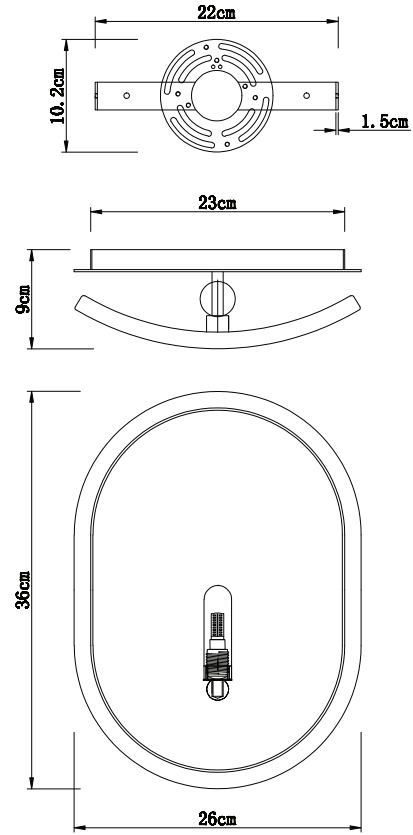

PURE WHITE LINES

EST. 2012

Mosman Bronze Curve Wall Sconce

Technical Specification Sheet

Dimensions excluding rose & chain (cm)	W 25	D 9	H 36
Weight	4.8 kg		
Product code	PWL11142		
Materials	Iron		
Finish	Alabaster, Bronze Plated Iron		
Available Colours	 White		
IP Rating	IP44		
Suitable for dimming	Yes - dimmable bulb is required		
Max wattage	60W		

Bulb requirements

1 bulb, G9
(not included)

Packaging dims

L:46CM D:31CM H:36CM

Packaging weight

4.8 kg

Assembly required

Partial