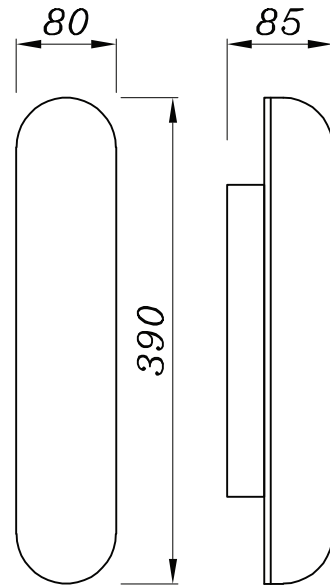

PURE WHITE LINES

EST. 2012

Lya Alabaster Wall Light - Small

Technical Specification Sheet

Dimensions

excluding rose & chain (cm)

W	D	H
8.5	8	39

Weight

3.7 kg

Product code

PWL63415/S

Materials

Brass Plated Iron, Spanish Alabaster

Metal Finish

Aged Brass

Colour

IP Rating

IP20

Suitable for dimming

Yes

Max wattage

3W

Bulb requirements

3000k LED Strip
(built in)

Packaging dims

46 x 13 x 15 cm

Packaging weight

Available upon request

Assembly required

Partial

Care advice

Dust with lint free cloth