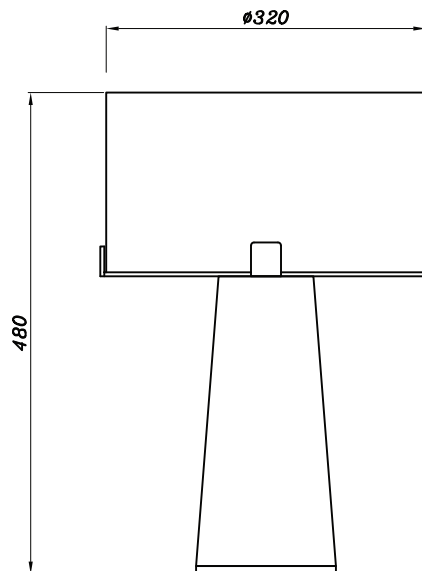

PURE WHITE LINES

EST. 2012

Eris Table Lamp - Large

Technical Specification Sheet

Dimensions

excluding rose & chain (cm)

W	D	H
32	32	48

Weight

11 kg

Product code

PWL81369

Materials

Iron, Spanish Alabaster

Finish

Brass Plated Iron

IP Rating

IP20

Suitable for dimming

Yes - dimmable bulb is required

Max wattage

9W

Bulb requirements

1 bulb, E27
(not included)

Packaging dims

L63 x W45 x H32 cm

Packaging weight

17.52 kg

Assembly required

Partial

Care advice

Dust with lint free cloth