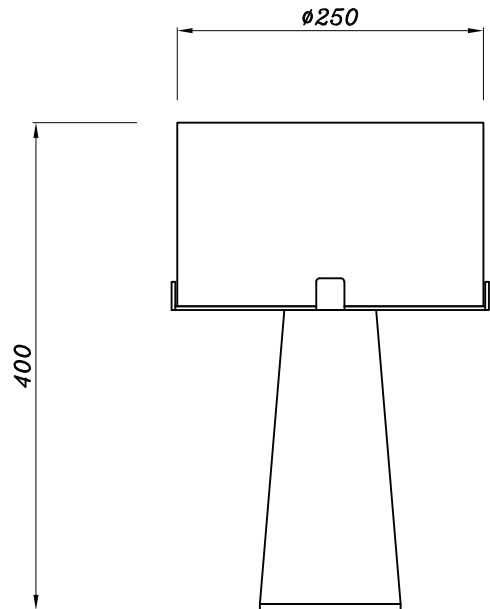

PURE WHITE LINES

EST. 2012

Eris Table Lamp - Small

Technical Specification Sheet

Dimensions

excluding rose & chain (cm)

W	D	H
25	25	40

Weight

8.55 kg

Product code

PWL81369

Materials

Iron, Spanish Alabaster

Finish

Brass Plated Iron

IP Rating

IP20

Suitable for dimming

Yes - dimmable bulb is required

Max wattage

9W

Bulb requirements

1 bulb, E27
(not included)

Packaging dims

L55 x W39 x H26 cm

Packaging weight

10.35 kg

Assembly required

Partial

Care advice

Dust with lint free cloth