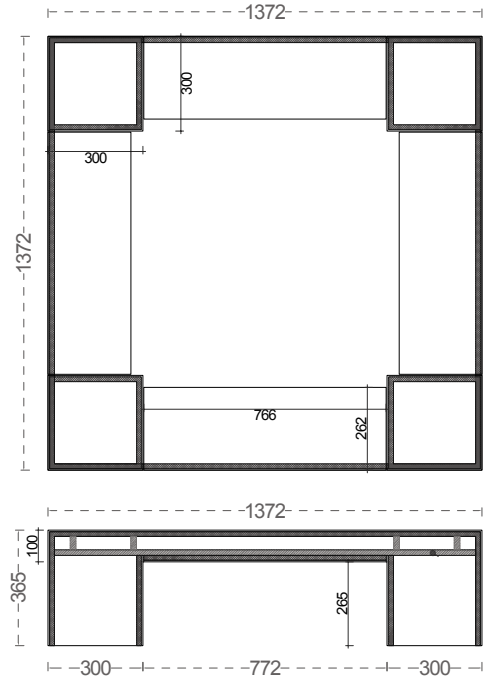

PURE WHITE LINES

EST. 2012

Sydney Arabescato Marble Coffee Table

Technical Specification Sheet

Dimensions

excluding rose & chain (cm)

W	D	H
137.2	137.2	36.5

Weight

102 kg

Product code

PWL22263

Materials Arabescato Marble, Birch and Plywood frame

Colour

Packaging dims

141 x 141 x 50 cm

Packaging weight

102 kg

Assembly required

Partial

Care advice

Dust with lint free cloth