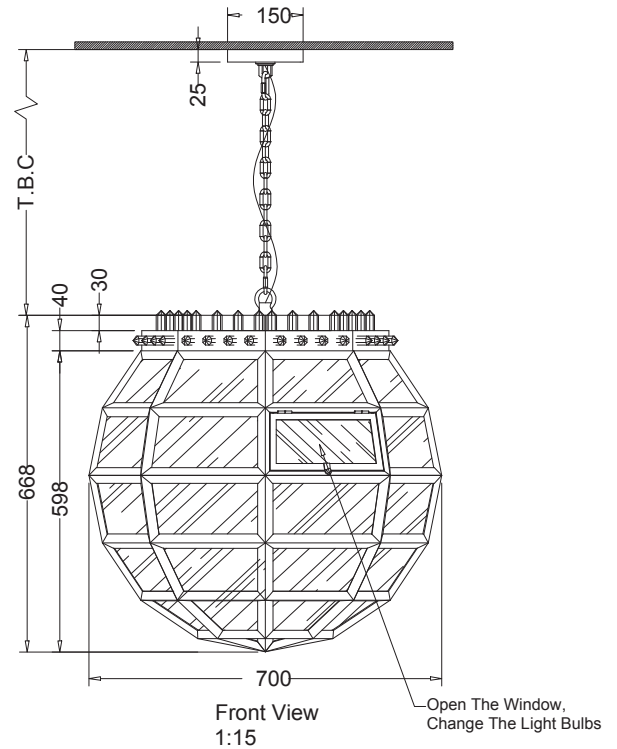

PURE WHITE LINES

EST. 2012

Otto Hanging Lantern

Technical Specification Sheet

Dimensions excluding canopy & chain (cm)	W	D	H
	70	70	66.8
Weight			
Product code	PWL17982		
Materials	Brass, Clear Glass, Rock Crystal		
Glass Colour	 Clear		
Metal Finish	Aged Bronze		
IP Rating	IP44		
Suitable for dimming	No		
Max wattage	25W		

Bulb requirements

8 bulbs, E12
(not included)

Chain length

100 cm

Chain colour

Aged Bronze

Cable length

150 cm