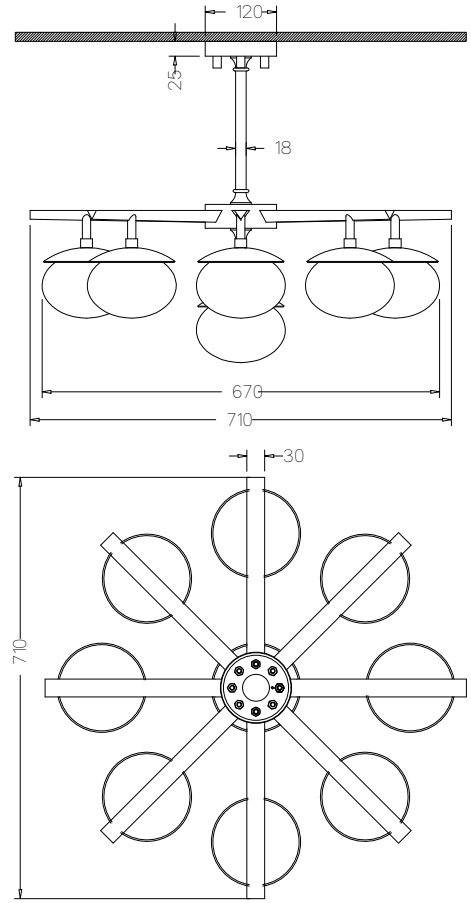

PURE WHITE LINES

EST. 2012

Asterix Alabaster Chandelier - Small

Technical Specification Sheet

Dimensions

excluding rose & chain (cm)

W	D	H
71	71	114

Weight

38 kg

Product code

PWL38162

Materials

Brass, Spanish Alabaster

Metal Finish

Brass Plated Iron

Colour

Dimensions

excluding rose & chain (cm)

W	D	H
110	110	56.5

Weight

48 kg

Product code

PWL38162

Materials