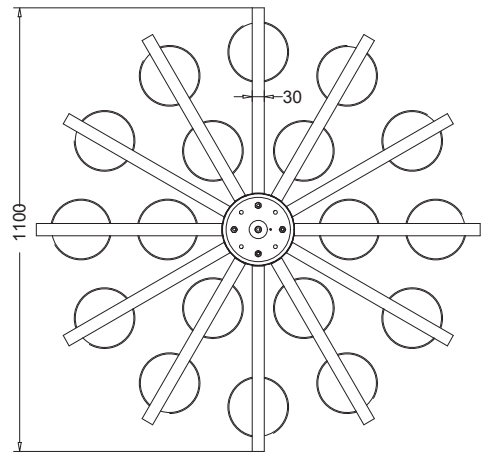

Care advice

Dust with lint free cloth

PURE WHITE LINES

EST. 2012

Front View
1:15

Plan View
1:15

Asterix Alabaster Chandelier - Large

Technical Specification Sheet

Dimensions

excluding rose & chain (cm)

W	D	H
110	110	56.5

Weight

48 kg

Product code

PWL38162

Materials