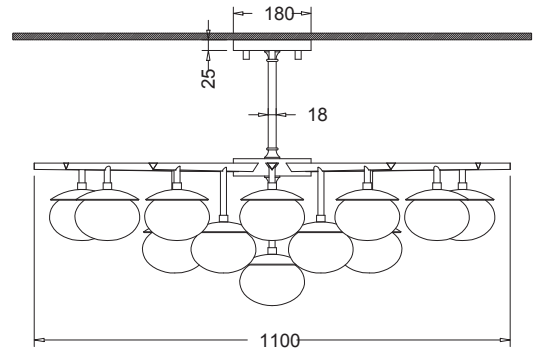

PURE WHITE LINES

EST. 2012

Front View
1:15