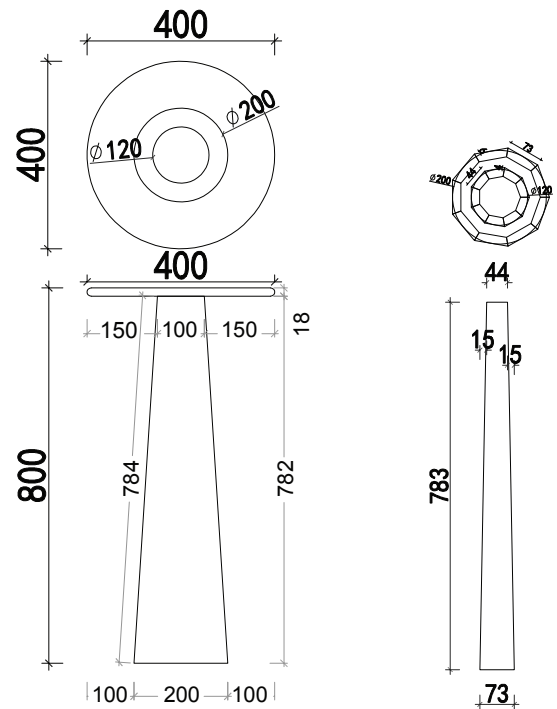

PURE WHITE LINES

EST. 2012

Toulouse White Marble Side Table

Technical Specification Sheet

Dimensions

excluding rose & chain (cm)

W	D	H
40	40	80

Weight

56 kg

Product code

PWL62463

Materials

Solid Marble

Colour

White

Packaging dims

Box 1: 47 x 8 x 47 CM
Box 2: 27 x 27 x 85 CM

Packaging weight

62 kg

Assembly required

Partial

Care advice

Dust with lint free cloth