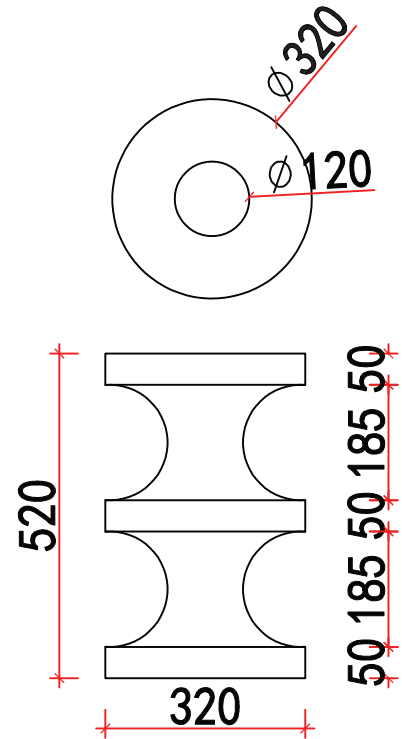

PURE WHITE LINES

EST. 2012

River Marble Side Table

Technical Specification Sheet

Dimensions
excluding rose & chain (cm)

W	D	H
32	32	52

Weight 73 kg

Product code PWL72117

Materials Solid Marble

Colour

White

Green

Packaging dims 39 x 39 x 61 CM

Packaging weight 75 kg

Assembly required Partial

Care advice Dust with lint free cloth