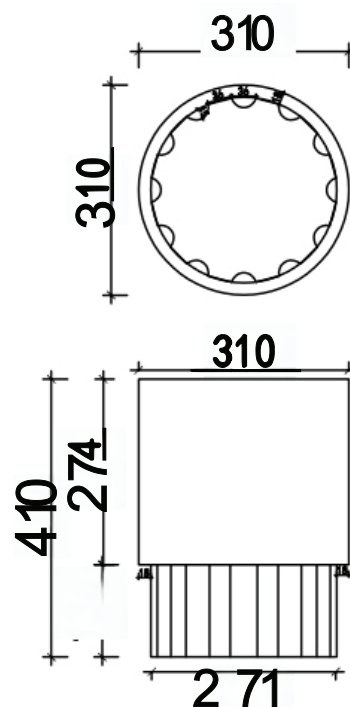

PURE WHITE LINES

EST. 2012

Oro Side Table

Technical Specification Sheet

Dimensions

excluding rose & chain (cm)

W	D	H
31	31	41

Weight

88 kg

Product code

PWL23335

Materials

Solid Black and Gold Marble

Colour

Honed Marble

Packaging dims

38x38x48 CM

Packaging weight

91 kg

Assembly required

Partial

Care advice

Dust with lint free cloth