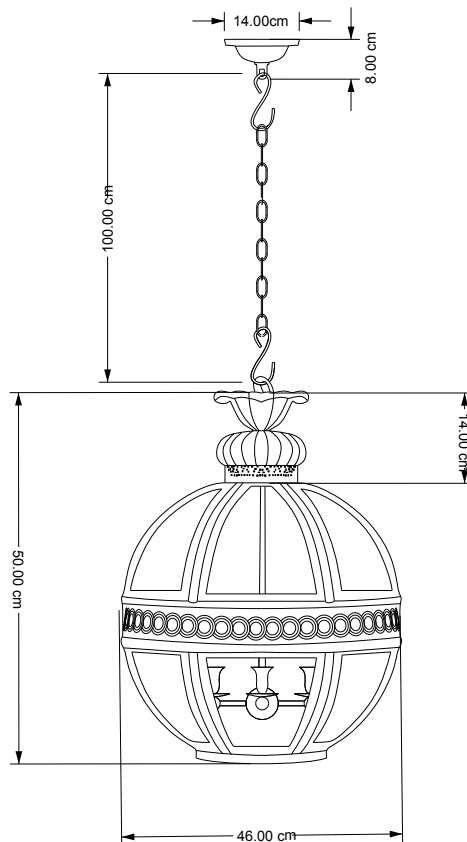

PURE WHITE LINES

EST. 2012

Small Dante Hanging Globe Light

Technical Specification Sheet

Dimensions

excluding canopy & chain (cm)

W	D	H
31	31	45

Minimum drop

(excluding glass & frame)

Maximum drop

(excluding glass & frame)

Weight

6.4 kg

Product code

PWL99715

Materials

Max wattage

40W (equivalent to 5W LED)

Bulb requirements

1 bulb, B22
(not included)

Chain length

100cm

Chain colour

Bronze

Cable length

150cm

Cable colour

Black

Inline switch

n/a

Ceiling rose Ø

14cm