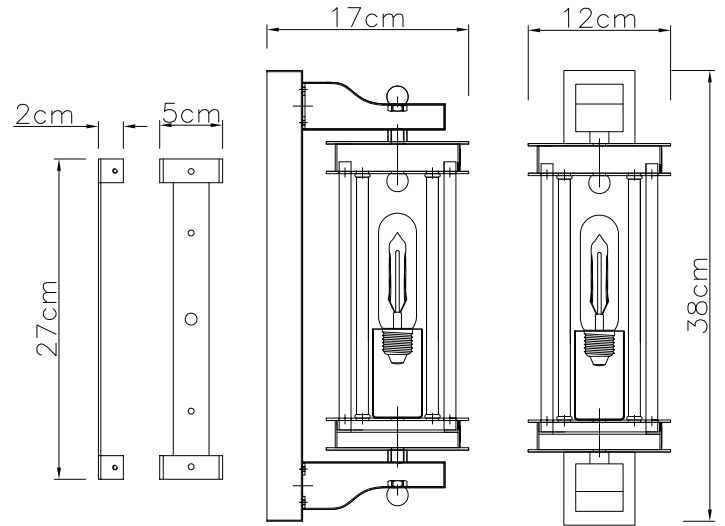

PURE WHITE LINES

EST. 2012

Small Brass Elon Wall Light

Technical Specification Sheet

Dimensions

excluding rose & chain (cm)

W	D	H
12	17	38

Weight

3.4 kg

Product code

PWL86734

Materials

Glass, Iron

Metal Finish

Brass Plated Iron

Colour

1 bulbs, E27
(not included)

Packaging dims

45 x 31 x 24 cm

Packaging weight

3.5 kg

Assembly required

Partial

Care advice