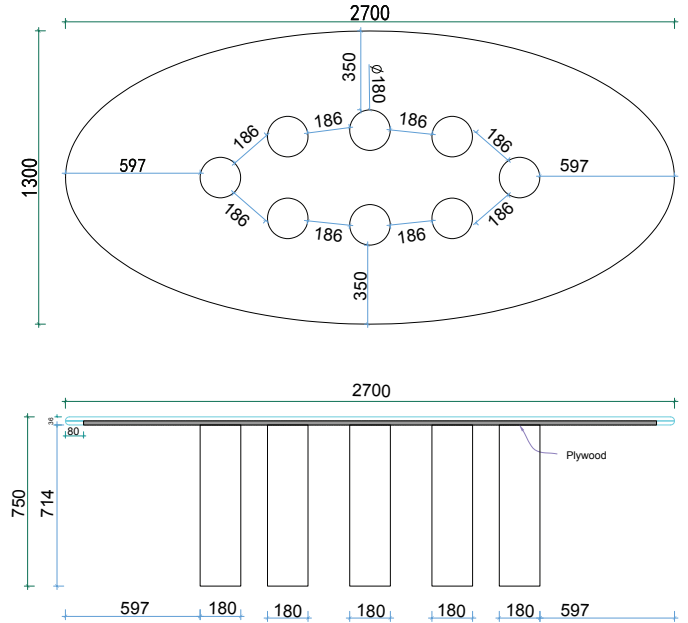

PURE WHITE LINES

EST. 2012

Olivia Marble Dining Table – Napoleon Black

Technical Specification Sheet

Dimensions

excluding rose & chain (cm)

W	D	H
280	100	76

Weight

800 kg

Product code

PWL46562

Materials

Marble

Available Colours

Black Brown & Gold

Packaging dims

Box 1: CM L96 W85 H97
Box 2: L286 x W22 x H146 cm

Packaging weight

800 kg

Assembly required

Partial

Care advice

Dust with lint free cloth