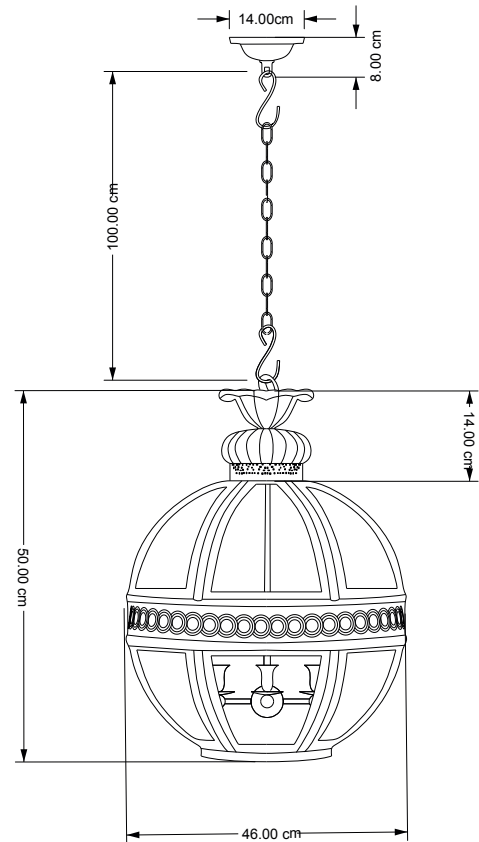

PURE WHITE LINES

EST. 2012

Medium Dante Lantern

Technical Specification Sheet

Dimensions excluding canopy & chain (cm)	W 46	D 46	H 50
Minimum drop (excluding glass & frame)			
Maximum drop (excluding glass & frame)			
Weight	10.72 kg		
Product code	PWL17635		
Materials	Brass, Glass		
Glass Colour	 Clear		
Metal Finish	Aged Bronze, Gilt		
IP Rating			
Suitable for dimming	No		
Max wattage	40W (equivalent to 5W LED)		

Bulb requirements	4 bulbs, B22 (not included)
Chain length	100cm
Chain colour	Bronze
Cable length	150cm
Cable colour	Black
Inline switch	n/a
Ceiling rose Ø	14cm
Ceiling rose height	8cm
Ceiling rose colour	Bronze
Ceiling bracket	10.5cm
Packaging Weight	6.96kg
Packaging Dims	L63 x W78 x H63cm
Assembly required	Partial
Care advice	Dust with lint free cloth