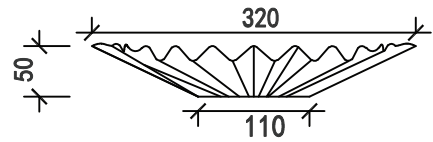

PURE WHITE LINES

EST. 2012

Arabescato Marble Wave Bowl

Technical Specification Sheet

Dimensions

excluding rose & chain (cm)

W	D	H
28	28	5

Weight

L31x W31x H18 cm

Packaging weight

3 kg

Assembly required

Partial

Care advice

Dust with lint free cloth