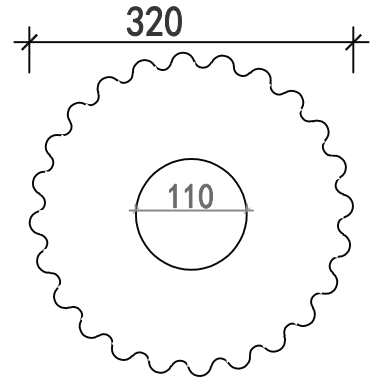

PURE WHITE LINES

EST. 2012

Arabescato Marble Wave Bowl

Technical Specification Sheet

Dimensions

excluding rose & chain (cm)

W	D	H
28	28	5

Weight

3 kg

Product code

PWL31236

Materials

Marble

Available Colours

Arabescato

Packaging dims

L31x W31x H18 cm

Packaging weight

3 kg

Assembly required

Partial

Care advice

Dust with lint free cloth