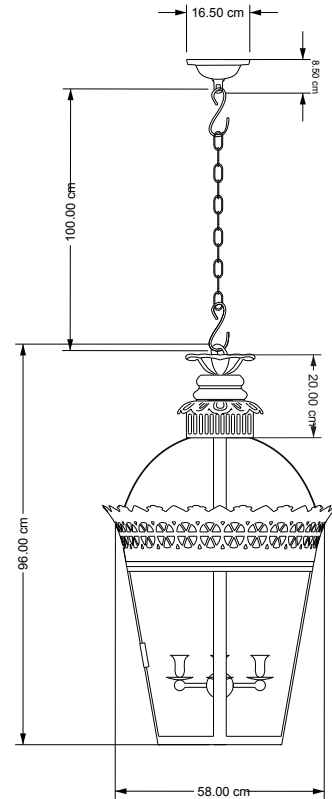

PURE WHITE LINES

EST. 2012

Large Bronze Verdigris Byron Lantern

Technical Specification Sheet

Dimensions excluding canopy & chain (cm)	W 58	D 58	H 96
Minimum drop (excluding glass & frame)			
Maximum drop (excluding glass & frame)			
Weight	15.5 kg		
Product code	PWL38168		
Materials	Brass, Glass		
Glass Colour	 Clear		
Metal Finish	Bronze Verdigris		
IP Rating			
Suitable for dimming	No		
Max wattage	40W (equivalent to 5WLED)		

Bulb requirements	4 bulbs, E14 (not included)
Chain length	100cm
Chain colour	Bronze Verdigris
Cable length	150cm
Cable colour	Black
Inline switch	n/a
Ceiling rose Ø	16.5cm
Ceiling rose height	8.5cm
Ceiling rose colour	Bronze Verdigris
Ceiling bracket	10.5cm
Packaging Weight	13kg
Packaging Dims	L72 x W72 x H125cm
Assembly required	Partial
Care advice	Dust with lint free cloth