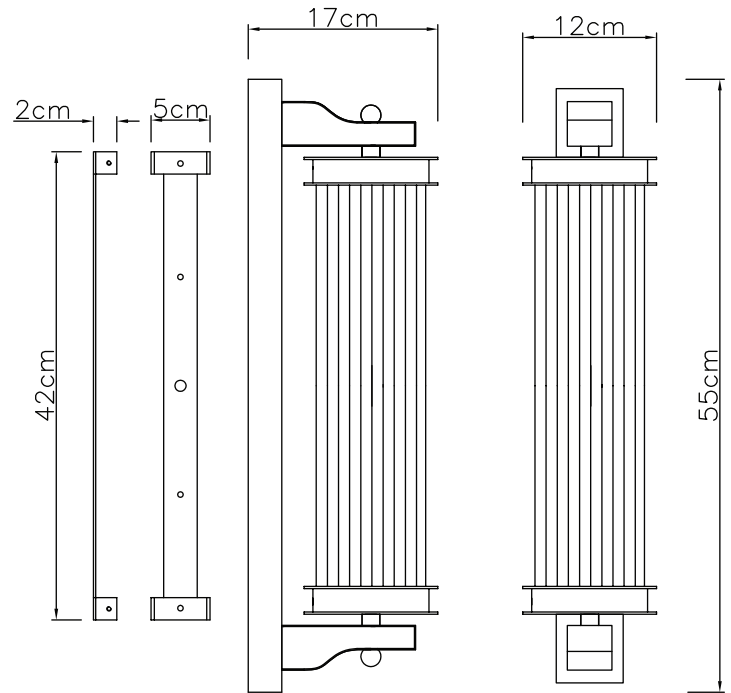

PURE WHITE LINES

EST. 2012

Large Black Elon Wall Light

Technical Specification Sheet

Dimensions

excluding rose & chain (cm)

W	D	H
12	17	55

Weight

3.7 kg

Product code

PWL51392

Materials

Glass, Iron

Metal Finish

Black Powdercoated Iron

Colour

2 bulbs, E27
(not included)

Packaging dims

63cm, 32cm, 24cm

Packaging weight

5.4 kg

Assembly required

Partial

Care advice