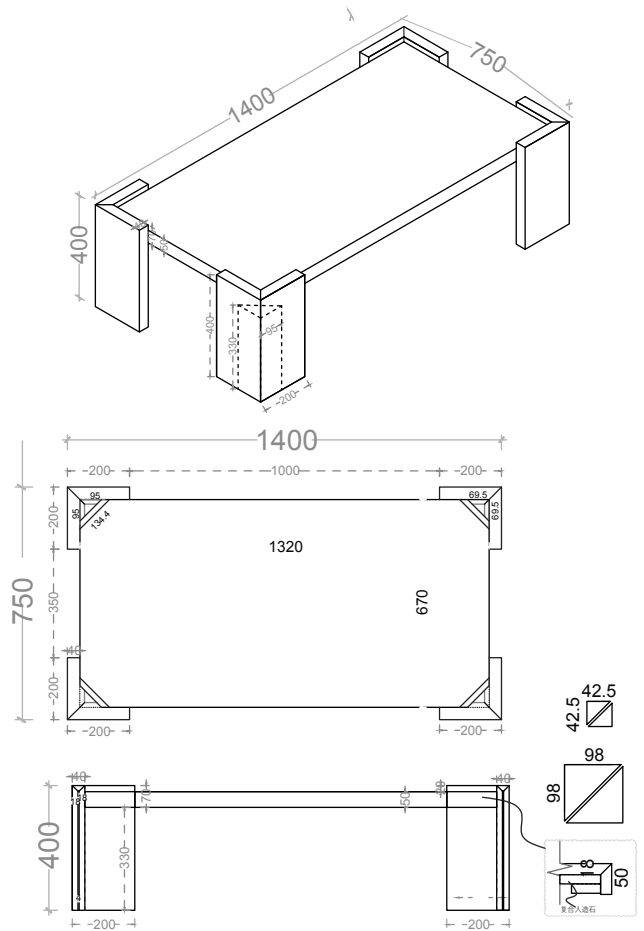

PURE WHITE LINES

EST. 2012

Harper Coffee Table – Sienna Giallo (120cm)

Technical Specification Sheet

Dimensions

excluding rose & chain (cm)

W	D	H
120	120	40

Weight

120cm x 120 x 37cm

Packaging weight

81 kg

Assembly required

Partial

Care advice

Dust with lint free cloth

PURE WHITE LINES

EST. 2012

Harper Coffee Table – Sienna Giallo (140cm)

Technical Specification Sheet

Dimensions

excluding rose & chain (cm)

W	D	H
140	75	40

Weight

81 kg

Product code

PWL86392

Materials

Honed Marble

Colour

Sienna Giallo

Packaging dims

140cm x 75 x 40cm