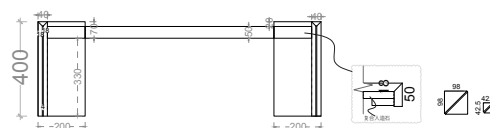

PURE WHITE LINES

EST. 2012

Harper Coffee Table – Sienna Giallo (120cm)

Technical Specification Sheet

Dimensions

excluding rose & chain (cm)

W	D	H
120	120	40

Weight

120cm x 120 x 37cm

Packaging weight

81 kg

Assembly required

Partial

Care advice

Dust with lint free cloth

PURE WHITE LINES

EST. 2012

Harper Coffee Table – Sienna Giallo (140cm)

Technical Specification Sheet

Dimensions

excluding rose & chain (cm)

W	D	H
140	75	40

Weight

81 kg