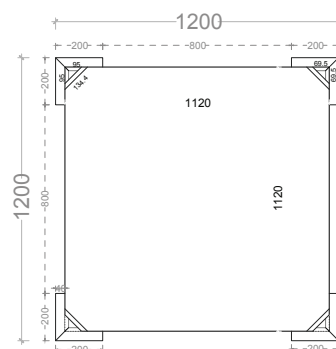

PURE WHITE LINES

EST. 2012

Harper Coffee Table – Sienna Giallo (120cm)

Technical Specification Sheet

Dimensions

excluding rose & chain (cm)

W	D	H
120	120	40

Weight

120cm x 120 x 37cm

Packaging weight

81 kg

Assembly required

Partial

Care advice

Dust with lint free cloth

PURE WHITE LINES

EST. 2012

Harper Coffee Table – Sienna Giallo (140cm)

Technical Specification Sheet

Dimensions

excluding rose & chain (cm)

W	D	H
140	75	40

Weight

81 kg

Product code

PWL86392

Materials

Honed Marble

Colour

Sienna Giallo

Packaging dims

140cm x 75 x 40cm