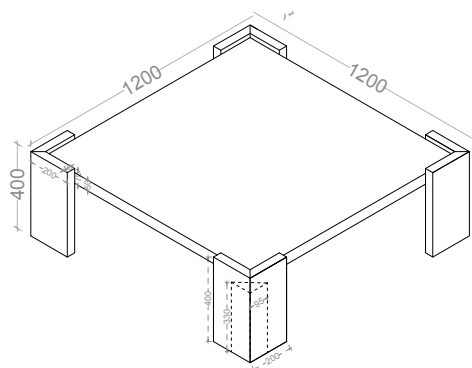

PURE WHITE LINES

EST. 2012

Harper Coffee Table – Sienna Giallo (120cm)

Technical Specification Sheet

Dimensions

excluding rose & chain (cm)

W	D	H
120	120	40

Weight

120cm x 120 x 37cm

Packaging weight

81 kg

Assembly required

Partial

Care advice

Dust with lint free cloth

PURE WHITE LINES

EST. 2012

Harper Coffee Table – Sienna Giallo (140cm)

Technical Specification Sheet

Dimensions

excluding rose & chain (cm)

W	D	H
140	75	40

Weight

81 kg

Product code

PWL86392

Materials

Honed Marble

Colour

Sienna Giallo

Packaging dims

140cm x 75 x 40cm