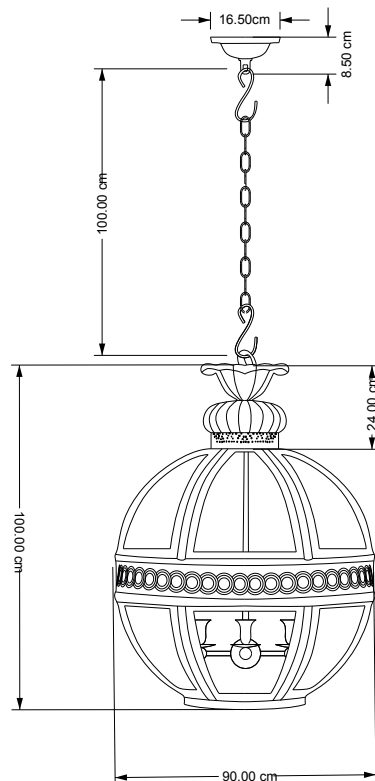

PURE WHITE LINES

EST. 2012

Grande Dante Lantern

Technical Specification Sheet

Dimensions excluding canopy & chain (cm)	W 90	D 90	H 100
Minimum drop (excluding glass & frame)			
Maximum drop (excluding glass & frame)			
Weight	39.5 kg		
Product code	PWL28159-1		
Materials	Brass, Glass		
Glass Colour	 Clear		
Metal Finish	Antique Bronze, Gilt		
IP Rating			
Suitable for dimming	No		
Max wattage	40W (equivalent to 5W LED)		

	Bulb requirements	4 bulbs, B14 (not included)
	Chain length	100cm
	Chain colour	Bronze
	Cable length	150cm
	Cable colour	Black
	Inline switch	n/a
	Ceiling rose Ø	16.5cm
	Ceiling rose height	8.5cm
	Ceiling rose colour	Bronze
	Ceiling bracket	10.5cm
	Packaging Weight	24.7kg
	Packaging Dims	Box 1: L114 x W114 x H136cm
	Assembly required	Partial
	Care advice	Dust with lint free cloth