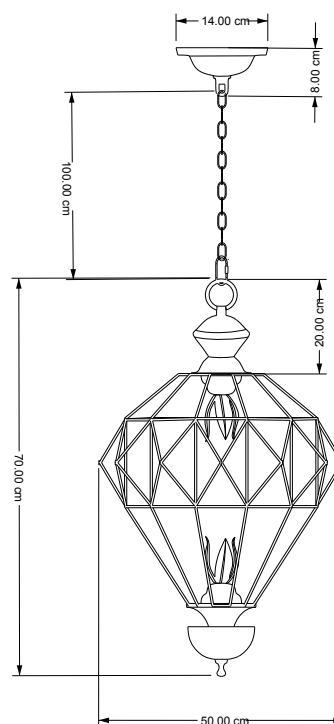

PURE WHITE LINES

EST. 2012

Brass Balloon Lantern

Technical Specification Sheet

Dimensions

excluding canopy & chain (cm)

W	D	H
50	50	70

Minimum drop

(excluding glass & frame)

Maximum drop

(excluding glass & frame)

Weight

8.24 kg

Product code

PWL96256

Materials

Max wattage

40W (equivalent to 5W LED)

Bulb requirements

1 bulb, B22
(not included)

Chain length

100cm

Chain colour

Bronze Verdigris

Cable length

150cm

Cable colour

Black

Inline switch

n/a

Ceiling rose Ø

14cm