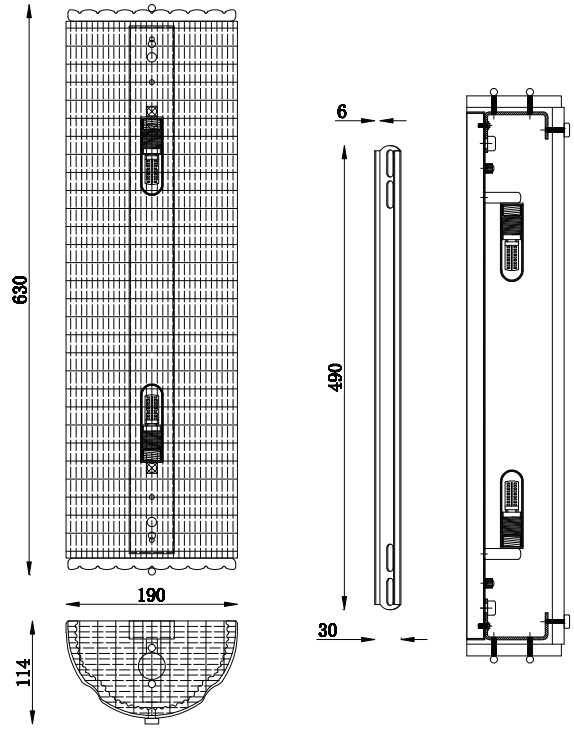

PURE WHITE LINES

EST. 2012

Large Tortona Wall Light

Technical Specification Sheet

Dimensions

excluding rose & chain (cm)

W	D	H
19	11	63

Weight

7.9kg

Product code

PWL37965/L

Materials

Plated iron / glass

Metal Finish

Satin Brass

Glass colour

Clear

IP Rating

IP44

Suitable for dimming

Yes - dimmable bulb is required

Max wattage

40W (equivalent to 5W LED)

Bulb requirements

4 bulbs, G9
(not included)

Packaging dims

W73 x D34 x H35cm

Packaging weight

9.3kg

Assembly required

Partial

Care advice

Dust with lint free cloth