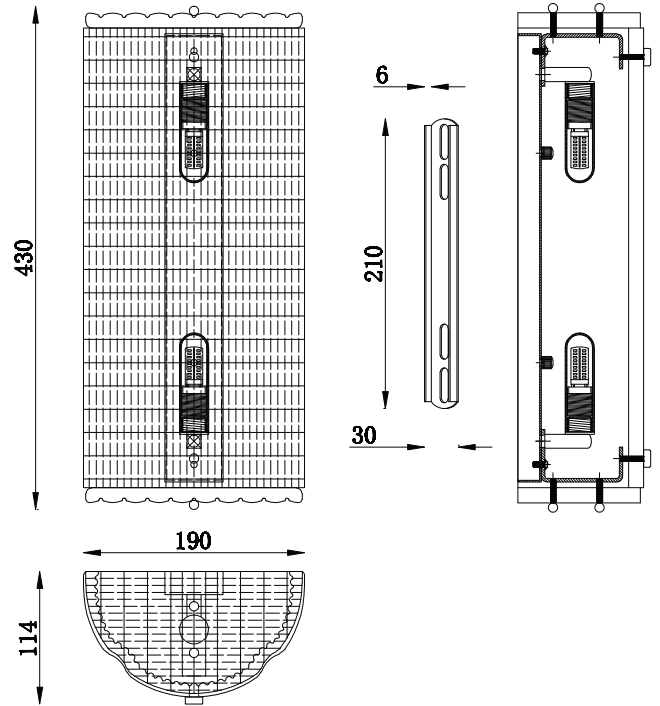

PURE WHITE LINES

EST. 2012

Medium Tortona Wall Light

Technical Specification Sheet

Dimensions

excluding rose & chain (cm)

W	D	H
19	11	43

Weight

4.8kg

Product code

PWL37965/M

Materials

Plated iron / glass

Metal Finish

Satin Brass

Glass colour

Clear

IP Rating

IP44

Suitable for dimming

Yes - dimmable bulb is required

Max wattage

40W (equivalent to 5W LED)

Bulb requirements

3 bulbs, G9
(not included)

Packaging dims

W63 x D34 x H35cm

Packaging weight

5.8kg

Assembly required

Partial

Care advice

Dust with lint free cloth