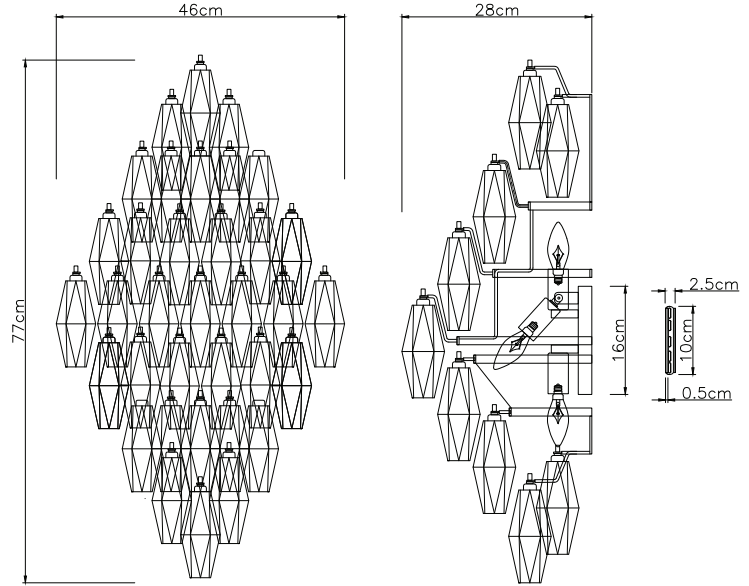

PURE WHITE LINES

EST. 2012

Sorrento Wall Light

Technical Specification Sheet

Dimensions

excluding rose & chain (cm)

W	D	H
46	28	77

Weight

9.2kg

Product code

PWL95361

Materials

Plated iron / glass

Metal Finish

Satin Brass

Glass colour

IP Rating

IP20

Suitable for dimming

Yes - dimmable bulb is required

Max wattage

40W (equivalent to 5W LED)

Bulb requirements

4 bulbs, E14
(not included)

Packaging dims

W64 x D46 x H52cm

Packaging weight

11.4kg

Assembly required

Partial

Care advice

Dust with lint free cloth