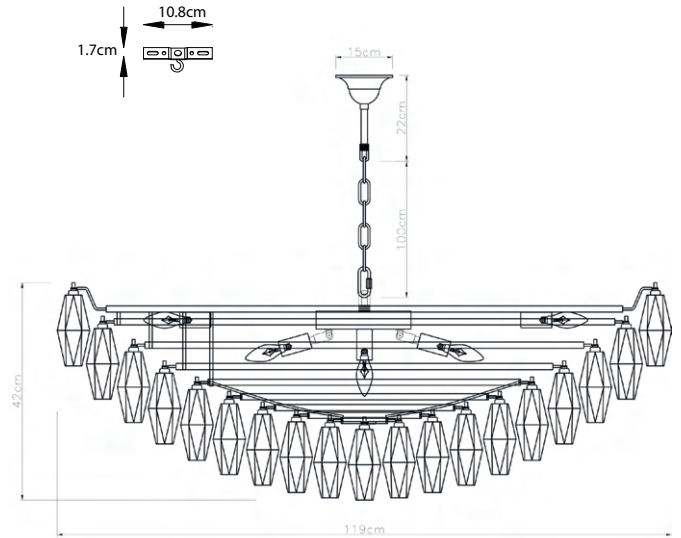

Dimensions

excluding rose & chain (cm)

W	D	H
90	90	36.5

Minimum drop

(excluding glass & frame)

21cm

Maximum drop

(excluding glass & frame)

Ceiling rose Ø

15cm

Ceiling rose height

16-22cm

Ceiling rose colour

Satin Brass

Ceiling bracket

10.5cm

PURE WHITE LINES

EST. 2012

Sorrento Chandelier - 120cm

Technical Specification Sheet

Dimensions

excluding rose & chain (cm)

W	D	H
119	119	42

Minimum drop

(excluding glass & frame)

21cm

Maximum drop

(excluding glass & frame)

122cm

Weight

56.5kg

Product code