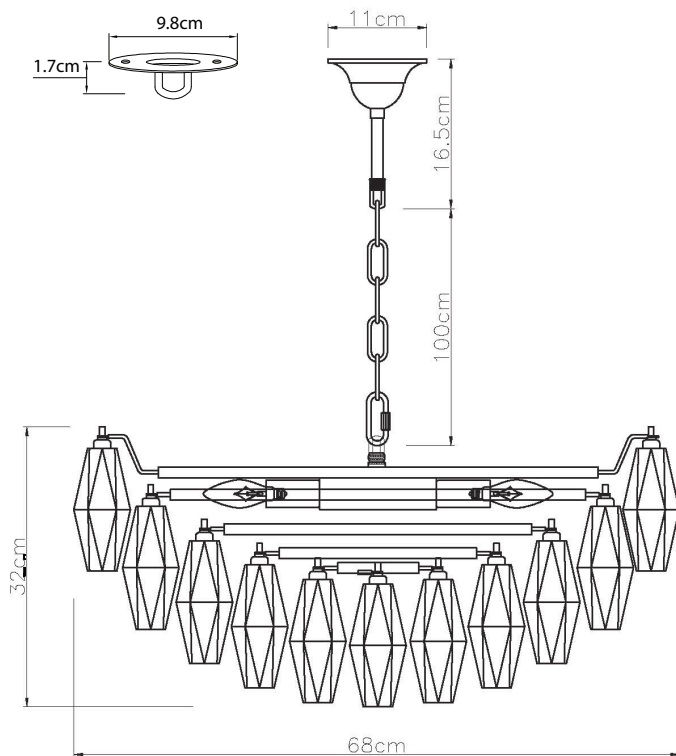

PURE WHITE LINES

EST. 2012

Sorrento Chandelier - 70cm

Technical Specification Sheet

Dimensions

excluding rose & chain (cm)

W	D	H
68	68	32

Minimum drop

(excluding glass & frame)

15.5cm

Maximum drop

(excluding glass & frame)

116.5cm

Weight

19kg

Product code

Dimensions

excluding rose & chain (cm)

W	D	H
90	90	36.5

Minimum drop

(excluding glass & frame)

21cm

Maximum drop

(excluding glass & frame)