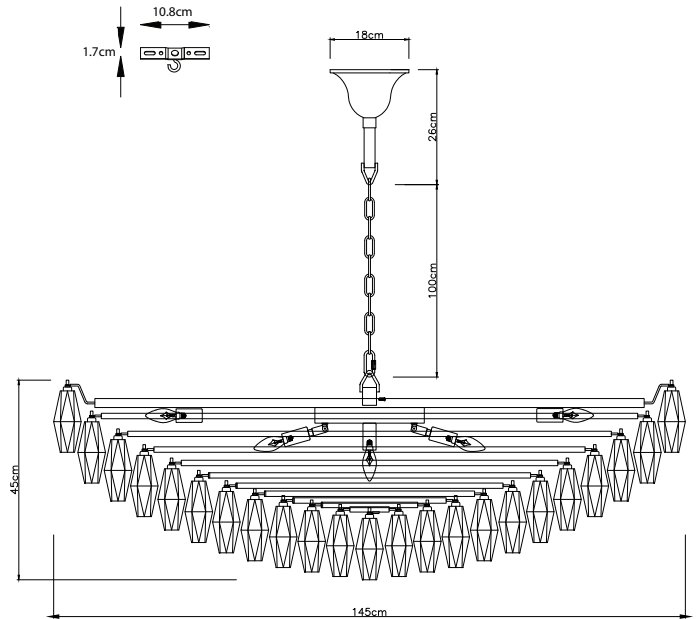

Sorrento Chandelier - 150cm

Technical Specification Sheet

Dimensions

excluding rose & chain (cm)

W	D	H
145	145	45

Minimum drop

(excluding glass & frame)

26cm

Maximum drop

(excluding glass & frame)

126cm

Weight

91kg

Product code

PWL69767/150

Materials