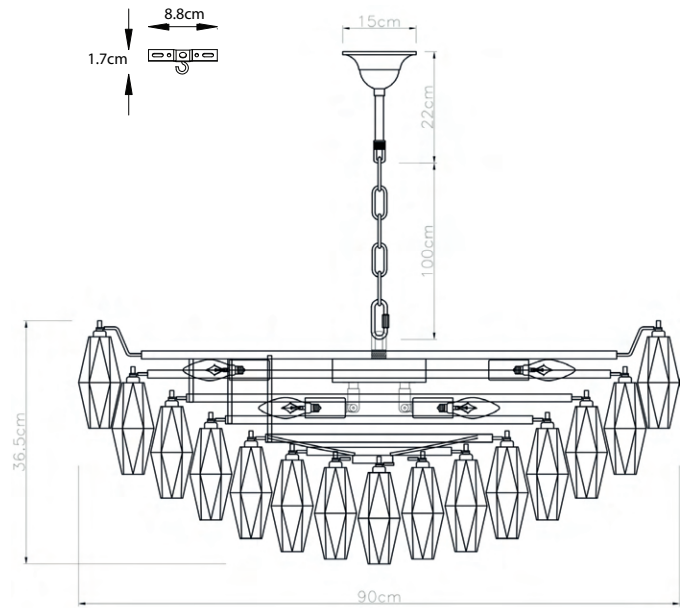

PURE WHITE LINES

EST. 2012

Sorrento Chandelier - 90cm

Technical Specification Sheet

Dimensions

excluding rose & chain (cm)

W	D	H
90	90	36.5

Minimum drop

(excluding glass & frame)

21cm

Maximum drop

(excluding glass & frame)

122cm

Weight

33.5kg

Product code

PWL25972

Materials

Plated iron / glass

Metal Finish

Satin Brass

Glass colour

IP Rating

IP20

Suitable for dimming

Yes - dimmable bulb is required

Max wattage

40W (equivalent to 5W LED)

Bulb requirements

9 bulbs, E14
(not included)

Chain length

100cm

Chain colour

Satin Brass

Cable length

120cm

Cable colour

Gold

Inline switch

n/a

Ceiling rose Ø

15cm

Ceiling rose height

16-22cm

Ceiling rose colour

Satin Brass

Ceiling bracket

10.5cm

Packaging dims

W96 x D96 x H65cm

Packaging weight

38.7kg

Assembly required

Partial

Care advice

Dust with lint free cloth