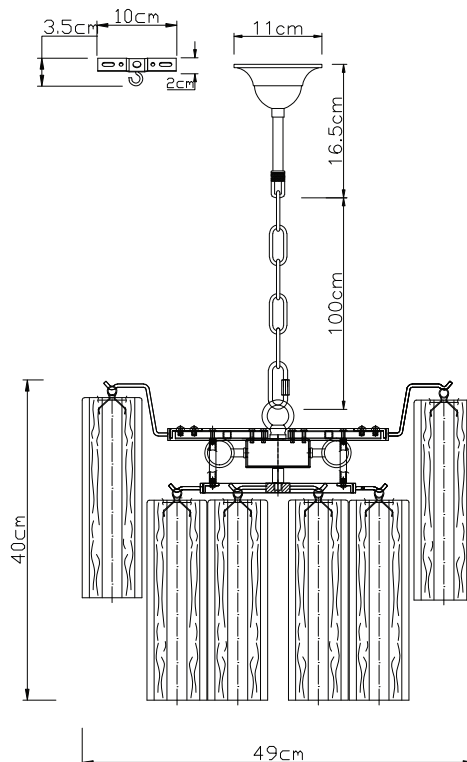

PURE WHITE LINES

EST. 2012

Small Treviso Chandelier

Technical Specification Sheet

Dimensions

excluding rose & chain (cm)

W	D	H
49	49	40

Minimum drop

(excluding glass & frame)

16.5cm

Maximum drop

(excluding glass & frame)

116.5cm

Weight

17.2kg

Product code

3 bulbs, E14
(not included)

Chain length

100cm

Chain colour

Satin Brass

Cable length

120cm

Cable colour

Gold

Inline switch

n/a

Ceiling rose Ø

11cm

Ceiling rose height

5 - 10cm

Ceiling rose colour