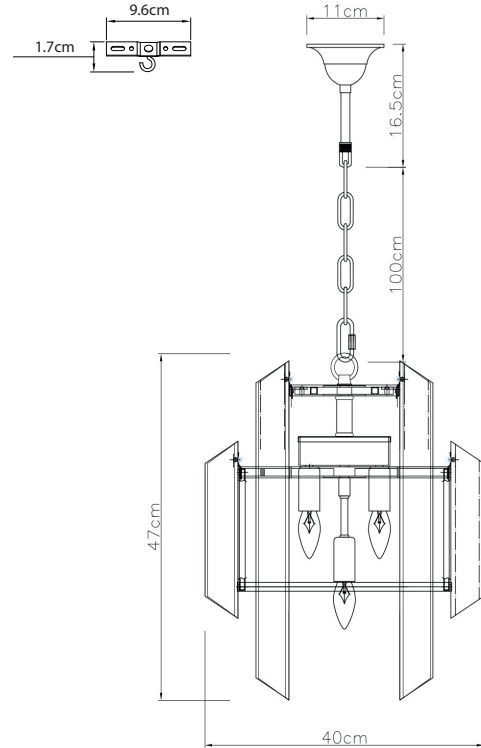

PURE WHITE LINES

EST. 2012

Piccolo Palermo Chandelier

Technical Specification Sheet

Dimensions

excluding rose & chain (cm)

W	D	H
40	40	47

Minimum drop

(excluding glass & frame)

15.5cm

Maximum drop

(excluding glass & frame)

116.5cm

Weight

15.5kg

Product code

Cable colour

Gold / Silver

Inline switch

n/a

Ceiling rose Ø

11cm

Ceiling rose height

10 - 16.5cm

Ceiling rose colour

Satin Brass / Polished Nickel

Ceiling bracket

9.8 x 3.5cm

Packaging dims

W56 x D56 x H66cm

Packaging weight

18.5kg