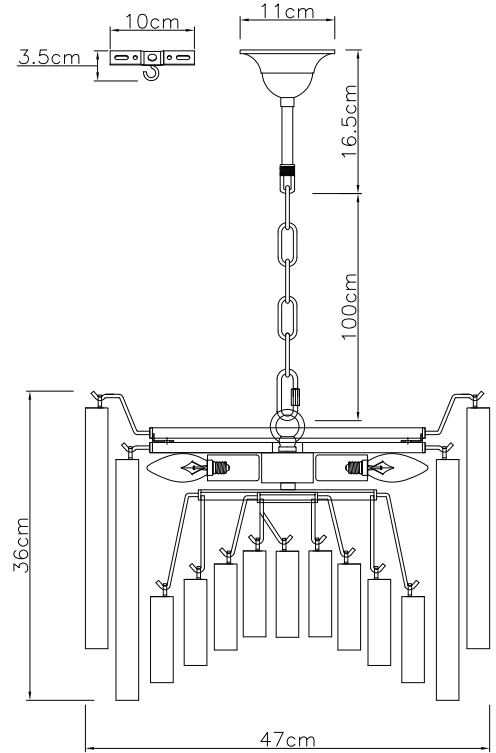

PURE WHITE LINES

EST. 2012

Piccolo Amaro Chandelier

Technical Specification Sheet

Dimensions

excluding rose & chain (cm)

W	D	H
47	47	36

Minimum drop

(excluding glass & frame)

16.5cm

Maximum drop

(excluding glass & frame)

116.5cm

Weight

50kg

Product code

PWL36285

Materials

Plated iron / glass

Metal Finish

Satin Brass

Glass colour

IP Rating

IP20

Suitable for dimming

Yes - dimmable bulb is required

Max wattage

40W (equivalent to 5W LED)

Bulb requirements

4 bulbs, E14
(not included)

Chain length

100cm

Chain colour

Satin Brass

Cable length

120cm

Cable colour

Gold

Inline switch

n/a

Ceiling rose Ø

11cm

Ceiling rose height

5-10cm

Ceiling rose colour

Satin Brass

Ceiling bracket

L9.8, W1.8, H3.5cm

Packaging dims

W57 x D57 x H46cm

Packaging weight

52kg

Assembly required

Partial

Care advice

Dust with lint free cloth