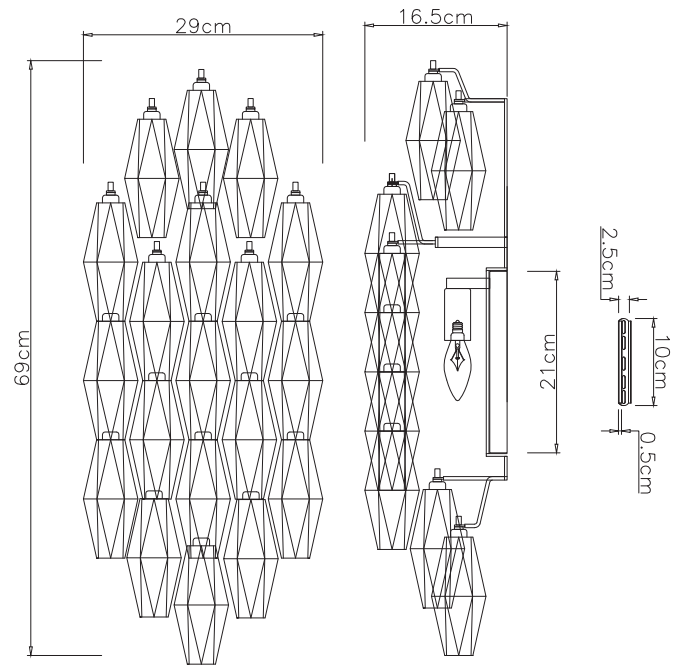

PURE WHITE LINES

EST. 2012

Modena Wall Light

Technical Specification Sheet

Dimensions

excluding rose & chain (cm)

W	D	H
29	16.5	69

Weight

4.9kg

Product code

PWL95361

Materials

Plated iron / glass

Metal Finish

Satin Brass

Glass colour

Max wattage

40W (equivalent to 5W LED)

Bulb requirements

4 bulbs, E14
(not included)

Packaging dims

W59 x D29 x H43cm

Packaging weight

6kg