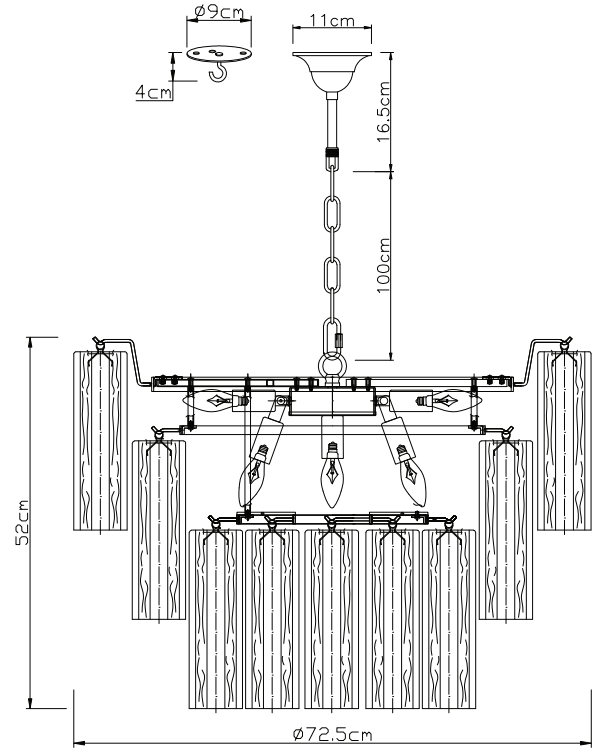

PURE WHITE LINES

EST. 2012

Medium Treviso Chandelier

Technical Specification Sheet

Dimensions

excluding rose & chain (cm)

W	D	H
72	72.5	52

Minimum drop

(excluding glass & frame)

16.5cm

Maximum drop

(excluding glass & frame)

116.5cm

Weight

49.9kg

Product code

10 bulbs, E14
(not included)

Chain length

100cm

Chain colour

Satin Brass

Cable length

120cm

Cable colour

Gold

Inline switch

n/a

Ceiling rose Ø

11cm

Ceiling rose height

5 - 10cm

Ceiling rose colour