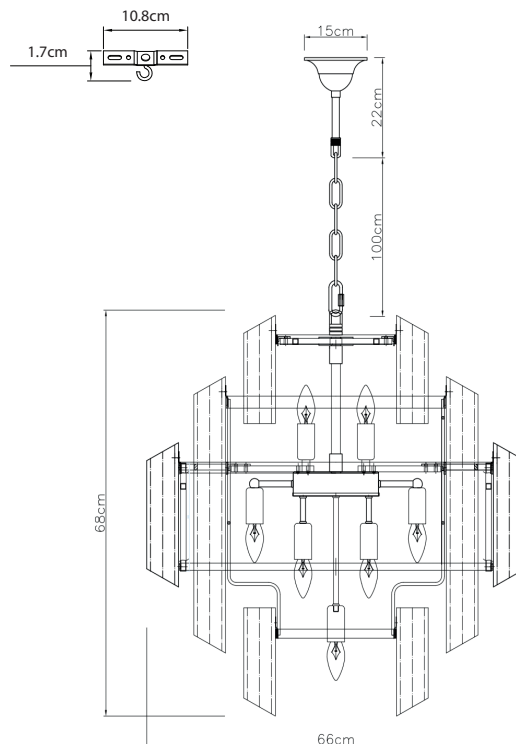

PURE WHITE LINES

EST. 2012

Palermo Chandelier

Technical Specification Sheet

Dimensions

excluding rose & chain (cm)

W	D	H
66	66	68

Minimum drop

(excluding glass & frame)

21cm

Maximum drop

(excluding glass & frame)

122cm

Weight

46kg

Product code

Cable colour

Gold / Silver

Inline switch

n/a

Ceiling rose Ø

15cm

Ceiling rose height

16-22cm

Ceiling rose colour

Satin Brass / Polished Nickel

Ceiling bracket

10.5cm

Packaging dims

W63 x D63 x H104cm

Packaging weight

51.6kg