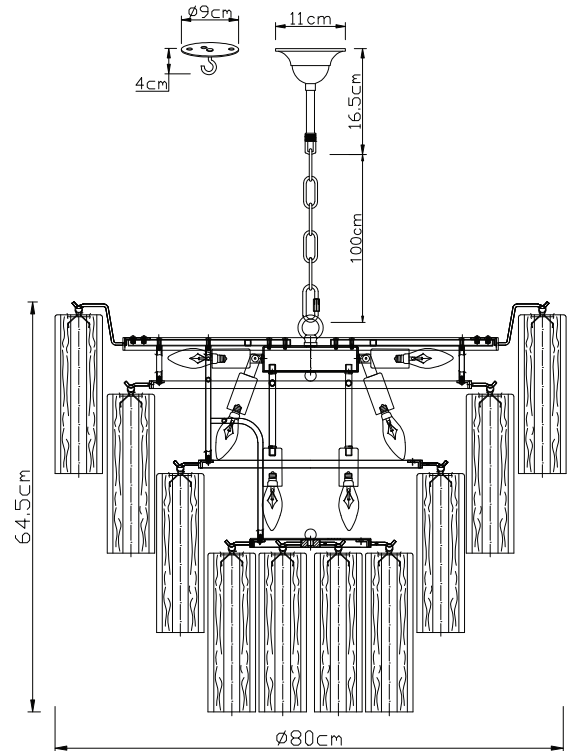

PURE WHITE LINES

EST. 2012

Large Treviso Chandelier

Technical Specification Sheet

Dimensions

excluding rose & chain (cm)

W	D	H
80	80	64.5

Minimum drop

(excluding glass & frame)

16.5cm

Maximum drop

(excluding glass & frame)

116.5cm

Weight

55.5kg

Product code

14 bulbs, E14
(not included)

Chain length

100cm

Chain colour

Satin Brass

Cable length

120cm

Cable colour

Gold

Inline switch

n/a

Ceiling rose Ø

11cm

Ceiling rose height

5 - 10cm

Ceiling rose colour