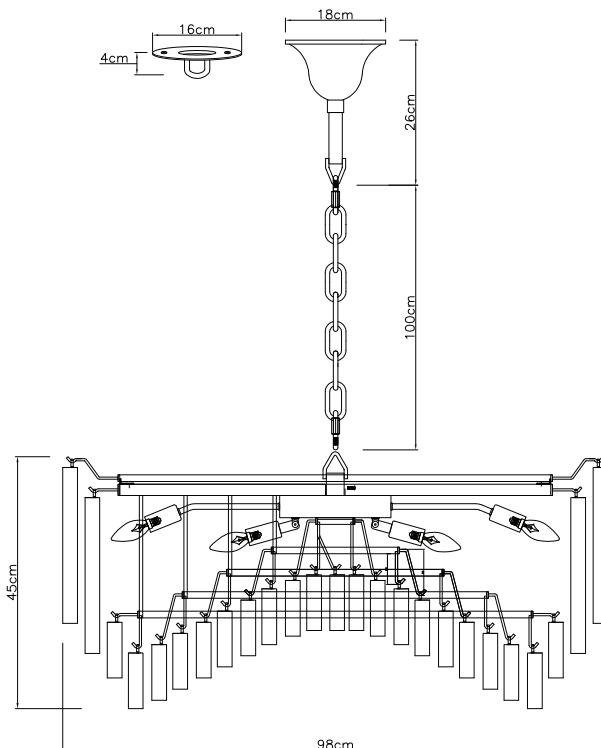

PURE WHITE LINES

EST. 2012

Large Amaro Chandelier

Technical Specification Sheet

Dimensions

excluding rose & chain (cm)

W	D	H
98	98	45

Minimum drop

(excluding glass & frame)

26cm

Maximum drop

(excluding glass & frame)

126cm

Weight

75kg

Product code

Bulb requirements

16 bulbs, E14
(not included)

Chain length

100cm

Chain colour

Satin Brass

Cable length

120cm

Cable colour

Gold

Inline switch

n/a

Ceiling rose Ø

18cm

Ceiling rose height

5-10cm