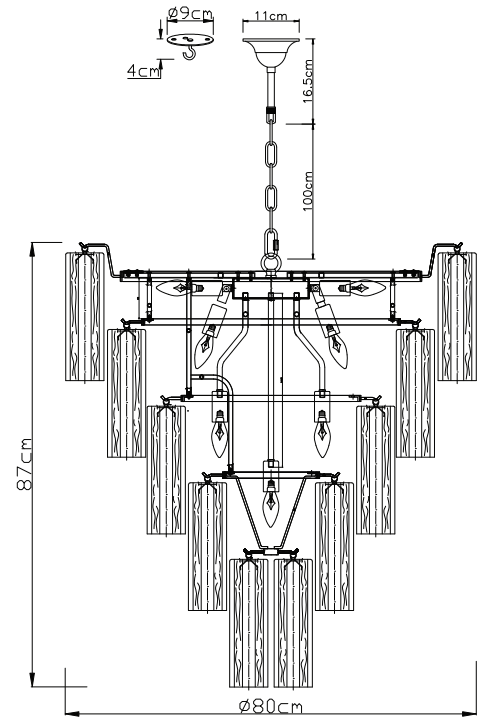

PURE WHITE LINES

EST. 2012

Grande Treviso Chandelier

Technical Specification Sheet

Dimensions

excluding rose & chain (cm)

| W | D | H |
|----|----|----|
| 80 | 80 | 87 |

Minimum drop

(excluding glass & frame)

16.5cm

Maximum drop

(excluding glass & frame)

116.5cm

Weight

61.4kg

Product code

17 bulbs, E14
(not included)

Chain length

100cm

Chain colour

Satin Brass

Cable length

120cm

Cable colour

Gold

Inline switch

n/a

Ceiling rose Ø

11cm

Ceiling rose height

5 - 10cm

Ceiling rose colour