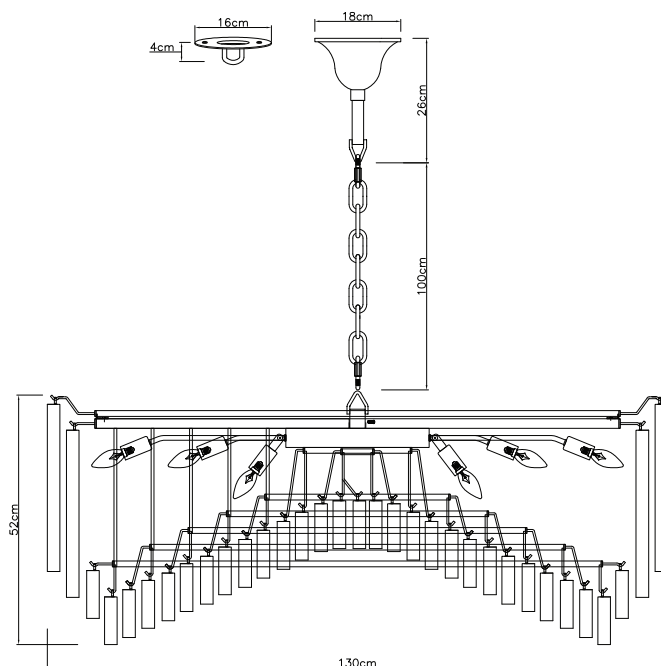

PURE WHITE LINES

EST. 2012

Grande Amaro Chandelier

Technical Specification Sheet

Dimensions

excluding rose & chain (cm)

W	D	H
130	130	52

Minimum drop

(excluding glass & frame)

26cm

Maximum drop

(excluding glass & frame)

126cm

Weight

130kg

Product code

Bulb requirements

24 bulbs, E14
(not included)

Chain length

100cm

Chain colour

Satin Brass

Cable length

120cm

Cable colour

Gold

Inline switch

n/a

Ceiling rose Ø

18cm

Ceiling rose height

5-10cm