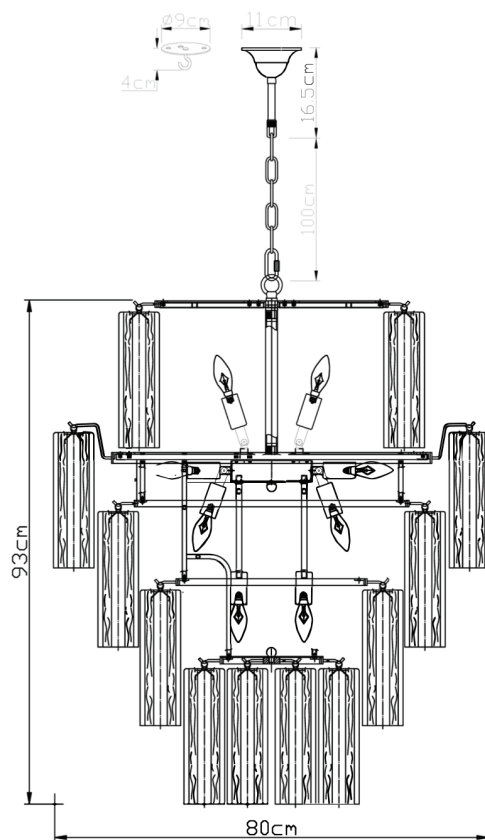

PURE WHITE LINES

EST. 2012

Freccia Treviso Chandelier

Technical Specification Sheet

Dimensions

excluding rose & chain (cm)

W	D	H
80	80	93

Minimum drop

(excluding glass & frame)

16.5cm

Maximum drop

(excluding glass & frame)

116.5cm

Weight

42kg

Product code

PWL59265

Materials

Plated iron / glass

Metal Finish

Satin Brass

Glass colour

Clear

Smoked

Pink

IP Rating

IP20

Suitable for dimming

Yes - dimmable bulb is required

Max wattage

40W (equivalent to 5W LED)

Bulb requirements

18 bulbs, E14
(not included)

Chain length

100cm

Chain colour

Satin Brass

Cable length

120cm

Cable colour

Gold

Inline switch

n/a

Ceiling rose Ø

11cm

Ceiling rose height

5 - 10cm

Ceiling rose colour

Satin Brass

Ceiling bracket

L9.8, W1.8, H3.5cm

Packaging dims

Box 1: W81 x D81 x H80cm

Box 2: W113 x D105 x H32cm

Packaging weight

52.7kg

Assembly required

Partial

Care advice

Dust with lint free cloth