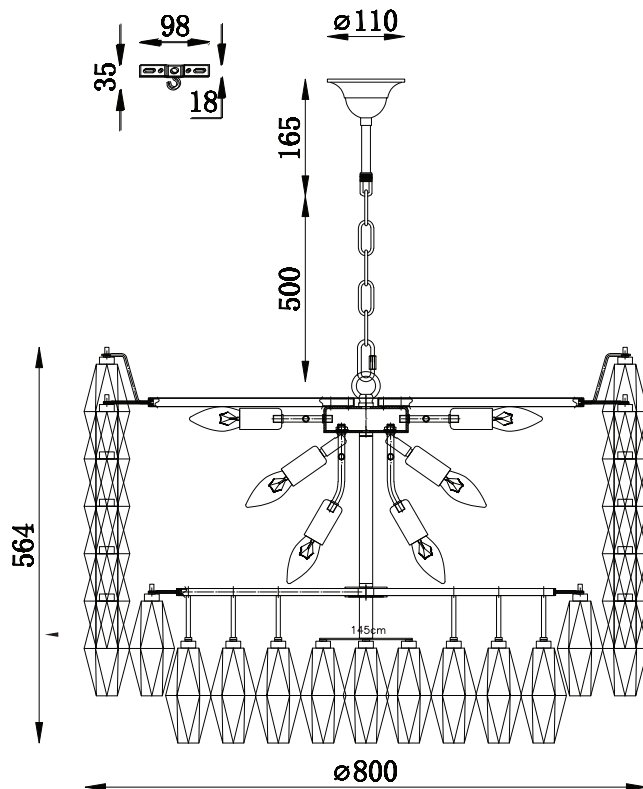

PURE WHITE LINES

EST. 2012

Drum Sorrento Chandelier

Technical Specification Sheet

Dimensions

excluding rose & chain (cm)

W	D	H
80	80	56.4

Minimum drop

(excluding glass & frame)

16.5cm

Maximum drop

(excluding glass & frame)

66.5cm

Weight

45kg

Product code

Chain length

100cm

Chain colour

Satin Brass

Cable length

50cm

Cable colour

Gold

Inline switch

n/a

Ceiling rose Ø

11cm

Ceiling rose height

5-10cm

Ceiling rose colour

Satin Brass